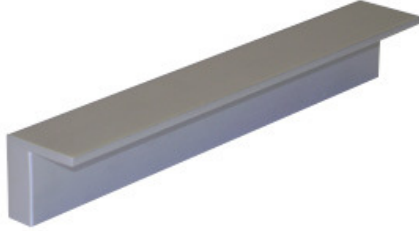

WEBSITE: www.galvinhw.com.au

BRANCHES: W.A. = BUNBURY WANGARA

S.A. = ADELAIDE (THEBARTON)

technical specifications

FROST Quadra-1

Code	Description	Display #	Price Incl GST
300719210	quadra-1 192mm Brushed Nickel +	Z233	\$44.59
300722410	quadra-1 224mm brushed Nickel +	Z234	\$50.77
300712825	quadra-1 128mm Polished Chrome +	Z236	\$35.85
300716025	quadra-1 160mm Polished Chrome +	Z209	\$43.81
300719225	quadra-1 192mm Polished Chrome +	Z210	\$46.49
300722425	quadra-1 224mm Polished Chrome +	Z229	\$49.70
300701445	quadra-1 14mm Matt Aluminium +	Z263	\$5.64
300703245	quadra-1 32mm Matt Aluminium +	Z200	\$10.27
300712845	quadra-1 128mm Matt Aluminium +	Z201	\$20.80
300716045	quadra-1 160mm Matt Aluminium +	Z202	\$24.90
300719245	quadra-1 192mm Matt Aluminium +	Z203	\$29.61
300722445	quadra-1 224mm Matt Aluminium +	Z204	\$49.70

+ Denotes discontinued item stock still available until sold out

Brushed Nickel

Polished Chrome

Matt Aluminium