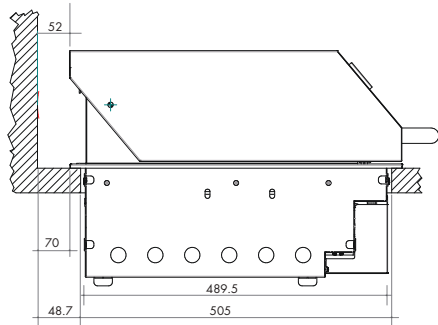

New Zealand
 PO Box 11.160
 Sockburn Christchurch
 F 03 344 5906

MODEL ABBQM

BUILT-IN GAS BARBECUE

MADE
IN ITALY24 MONTH
WARRANTYFLAME FAILURE
DEVICE

TECHNICAL DIAGRAM

ABBQMH Dimensions

ABBQMF Dimensions

NB: drawings are not to scale — they are to be used for detailed installation instructions, please refer to user guide.

EAN (ABBQM) 9347777002662

EAN (ABBQMF) 9347777002686

EAN (ABBQMH) 9347777002679

ABBQM Built-in barbecue
Size 1046W x 540D x 177H
CUTOUT: 1025W x 505D

AR100720

DISCLAIMER

Eurolinx PTY LTD, is continually seeking ways to improve the design specifications, aesthetics and production techniques of its products. As a result alterations to our products and designs take place continually. Whilst every effort is made to produce information and literature that is up to date, this brochure should not be regarded as an infallible guide to the current specifications, nor does it constitute an offer for the sale of any particular product. Product dimensions indicated in our literature is indicative only. Actual product only should be used to define dimension cut outs. Distributors, and retailers are not agents of Eurolinx and are not authorized to bind Eurolinx by any express or implied undertaking or representation.