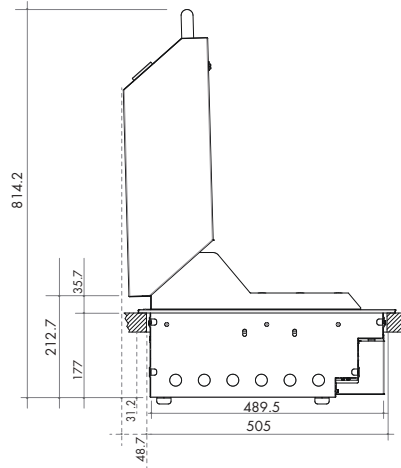

New Zealand
 PO Box 11.160
 Sockburn Christchurch
 F 03 344 5906

MODEL ABBQM

BUILT-IN GAS BARBECUE

MADE
IN ITALY24 MONTH
WARRANTYFLAME FAILURE
DEVICE

TECHNICAL DIAGRAM

ABBQMH Dimensions

ABBQMF Dimensions

NB: drawings are not to scale — they are to be used for detailed installation instructions, please refer to user guide.

EAN (ABBQM) 9347777002662

EAN (ABBQMF) 9347777002686

EAN (ABBQMH) 9347777002679

ABBQM Built-in barbecue
Size 1046W x 540D x 177H
CUTOUT: 1025W x 505D

AR100720

DISCLAIMER

Eurolinx PTY LTD, is continually seeking ways to improve the design specifications, aesthetics and production techniques of its products. As a result alterations to our products and designs take place continually. Whilst every effort is made to produce information and literature that is up to date, this brochure should not be regarded as an infallible guide to the current specifications, nor does it constitute an offer for the sale of any particular product. Product dimensions indicated in our literature is indicative only. Actual product only should be used to define dimension cut outs. Distributors, and retailers are not agents of Eurolinx and are not authorized to bind Eurolinx by any express or implied undertaking or representation.