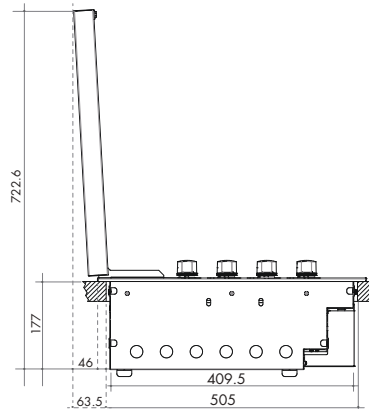

New Zealand
 PO Box 11.160
 Sockburn Christchurch
 F 03 344 5906

MODEL ABBQM

BUILT-IN GAS BARBECUE

MADE
IN ITALY24 MONTH
WARRANTYFLAME FAILURE
DEVICE

TECHNICAL DIAGRAM

ABBQMH Dimensions

ABBQMF Dimensions

NB: drawings are not to scale — they are to be used for detailed installation instructions, please refer to user guide.

EAN (ABBQM) 9347777002662

EAN (ABBQMF) 9347777002686

EAN (ABBQMH) 9347777002679

ABBQM Built-in barbecue
Size 1046W x 540D x 177H
CUTOUT: 1025W x 505D

AR100720

DISCLAIMER

Eurolinx PTY LTD, is continually seeking ways to improve the design specifications, aesthetics and production techniques of its products. As a result alterations to our products and designs take place continually. Whilst every effort is made to produce information and literature that is up to date, this brochure should not be regarded as an infallible guide to the current specifications, nor does it constitute an offer for the sale of any particular product. Product dimensions indicated in our literature is indicative only. Actual product only should be used to define dimension cut outs. Distributors, and retailers are not agents of Eurolinx and are not authorized to bind Eurolinx by any express or implied undertaking or representation.