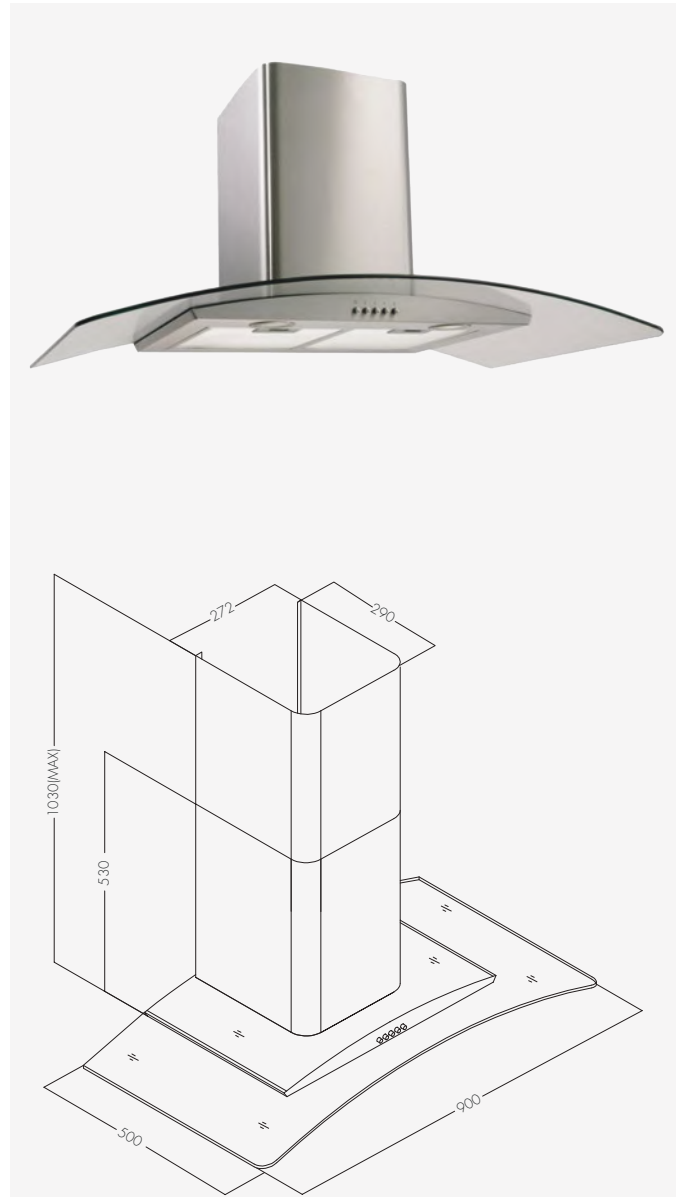

# MODEL ACG900X

90CM CANOPY RANGEHOOD

## CANOPY RANGEHOOD

- 90cm Canopy rangehood
- Curved glass design
- Aluminium filters
- Button control
- 900 m<sup>3</sup>/h air flow
- Two LED lights
- Stainless Steel body
- 3 speed variation
- Metal fan