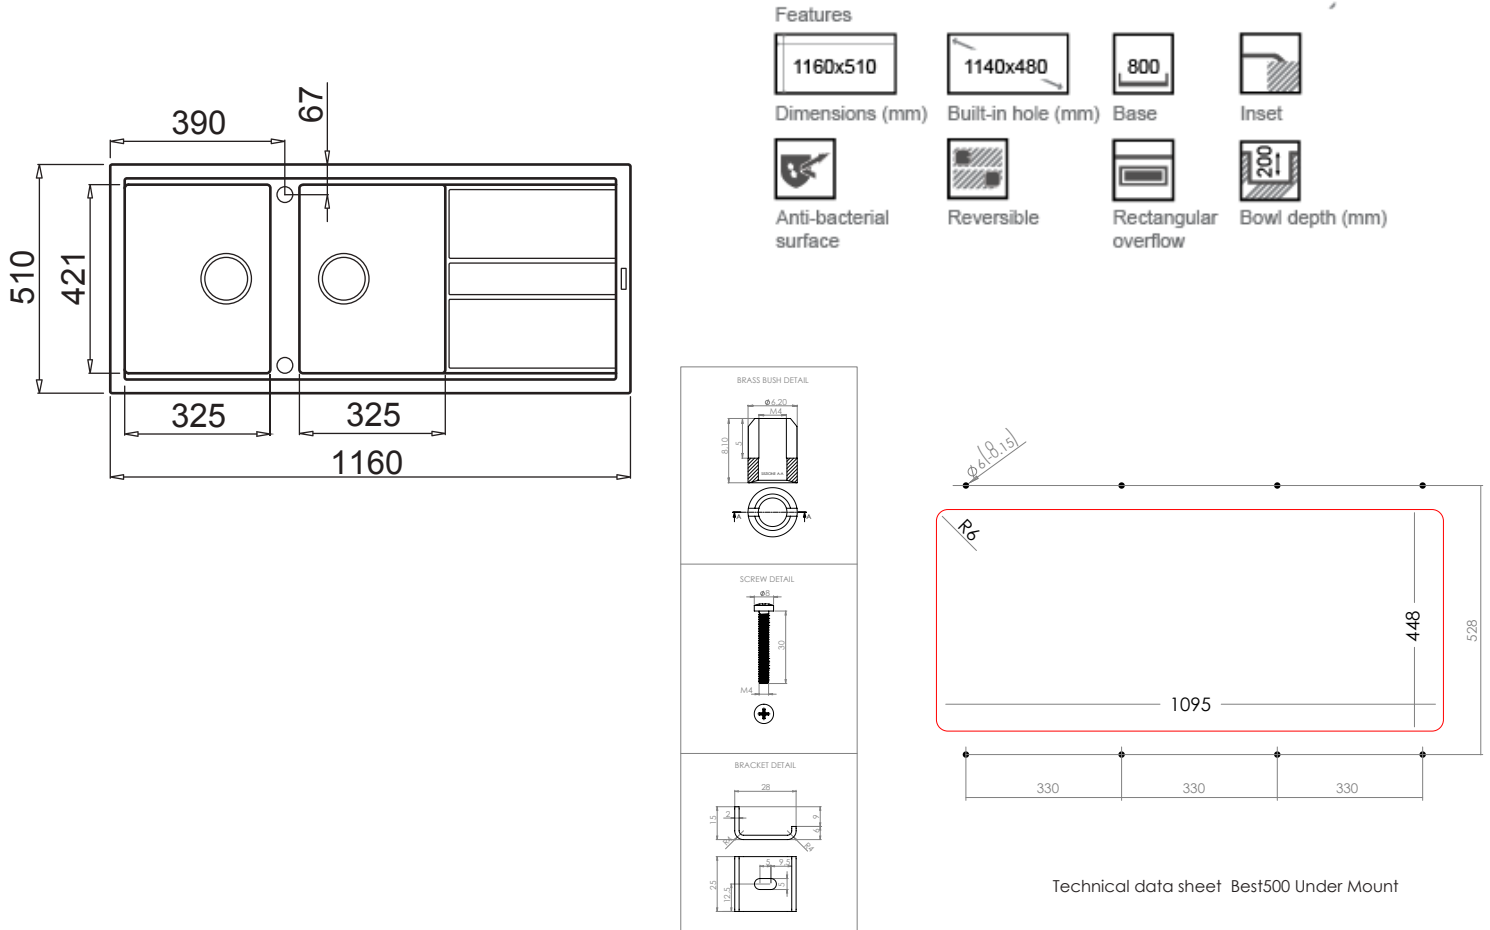

TECHNICAL INFORMATION

- 1160 x 510mm
- built-in: 1140 x 480mm

EAN AGS1162B: 9347777001467

EAN AGS1162W: 9347777001474

AR18062021

DISCLAIMER

Eurolinx PTY LTD, is continually seeking ways to improve the design specifications, aesthetics and production techniques of its products. As a result alterations to our products and designs take place continually. Whilst every effort is made to produce information and literature that is up to date, this brochure should not be regarded as an infallible guide to the current specifications, nor does it constitute an offer for the sale of any particular product. Product dimensions indicated in our literature is indicative only. Actual product only should be used to define dimension cut outs. Distributors, and retailers are not agents of Eurolinx and are not authorized to bind Eurolinx by any express or implied undertaking or representation.

New Zealand
PO Box 11,160
Sockburn Christchurch
F 03 344 5906

GRANITEK DOUBLE-BOWL SINK WITH DRAINER

MODEL AGS1162 B/W

TECHNICAL DIAGRAM

NB: drawings are not to scale — they are to be used for detailed installation instructions, please refer to user guide.