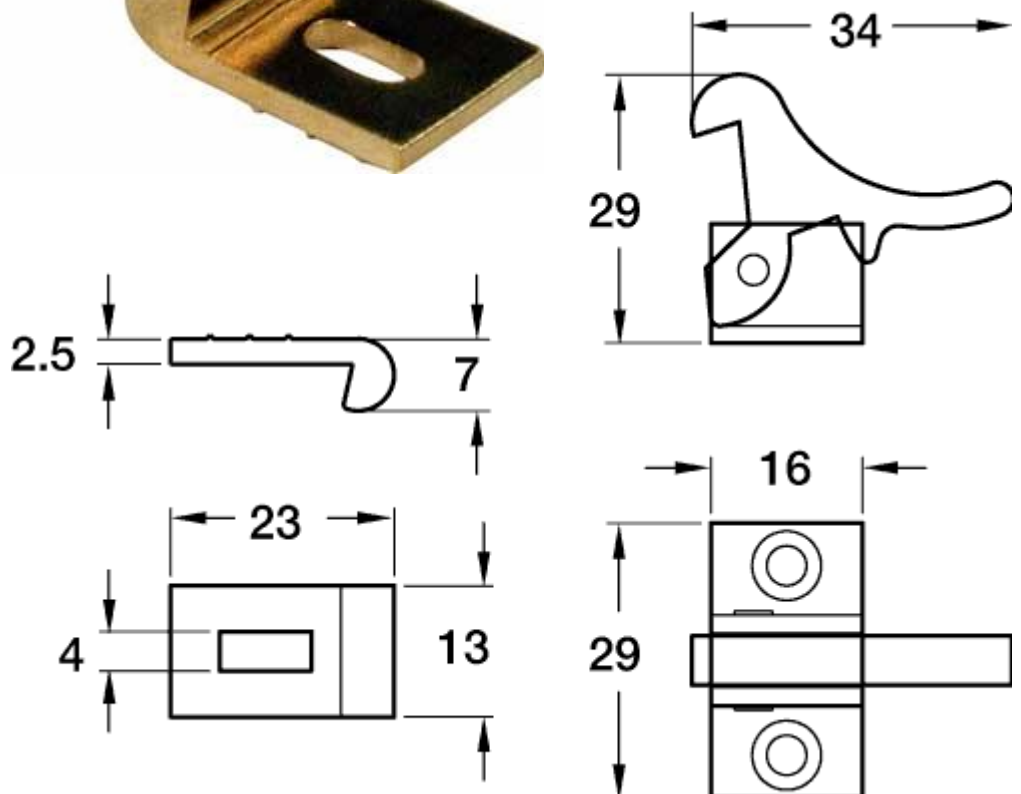

Galvin Code: CELBOW

Brass Elbow Catch

Suitable for medicine cabinet locking
when used with Galvin Code: CRING
see next page.

Osborne Park: 39 Howe Street.
Bunbury: 12 Sylvan Way
O'Connor: 11 Zeta Cres
Wangara: U-2 6 Ismail Street
Thebarton: 14 Murray Street
Lonsdale: 1 Bristol Court

Galvin Code: CRING

Osborne Park: 39 Howe Street.
Bunbury: 12 Sylvan Way
O'Connor: 11 Zeta Cres
Wangara: U-2 6 Ismail Street
Thebarton: 14 Murray Street
Lonsdale: 1 Bristol Court

Ph 08 9446 6333 Fax 08 9446 8865
Ph 08 9725 4812 Fax 08 9725 4809
Ph 08 9331 3688 Fax 08 9331 1503
Ph 08 9309 6333 Fax 08 9309 6899
Ph 08 8352 1888 Fax 08 8352 1666
Ph 08 8186 1888 Fax 08 8186 1666