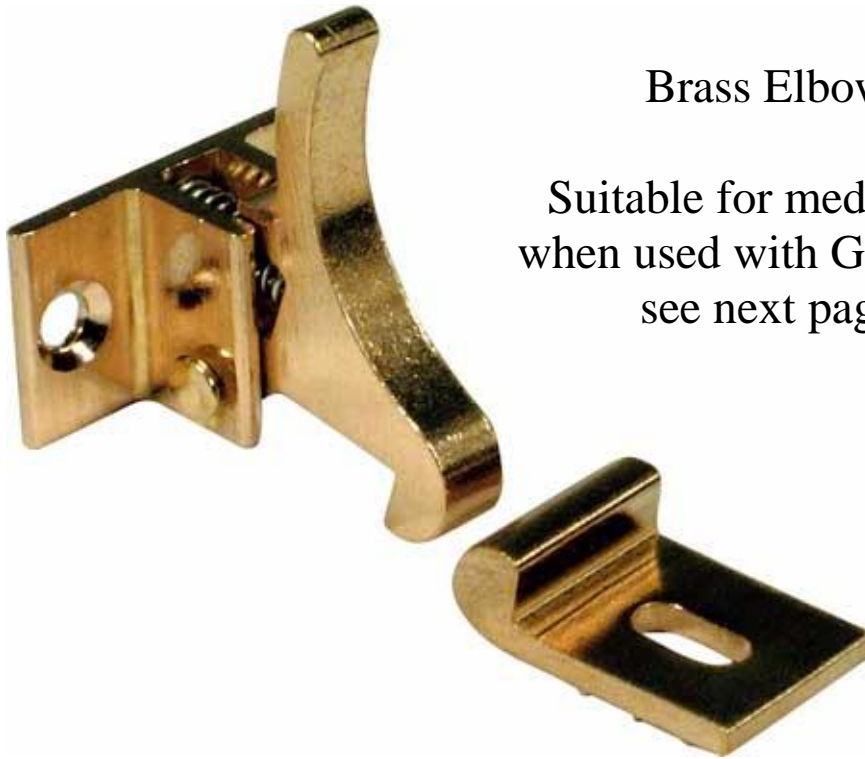

Galvin Code: CELBOW

Brass Elbow Catch

Suitable for medicine cabinet locking
when used with Galvin Code: CRING
see next page.

Osborne Park: 39 Howe Street.
Bunbury: 12 Sylvan Way
O'Connor: 11 Zeta Cres
Wangara: U-2 6 Ismail Street
Thebarton: 14 Murray Street
Lonsdale: 1 Bristol Court