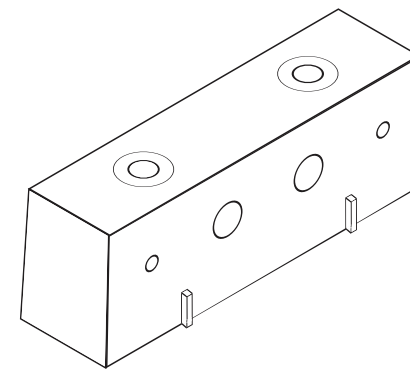

NAME:

Support catch top mount

PAGE:

1 of 2

DESCRIPTION:

The top mount support catch is for extended or "L" shaped kitchen corner units where no side fixing is available

NAME:

Support catch top mount

PAGE:

2 of 2

DESCRIPTION:

The top mount support catch is for extended or "L" shaped kitchen corner units where no side fixing is available