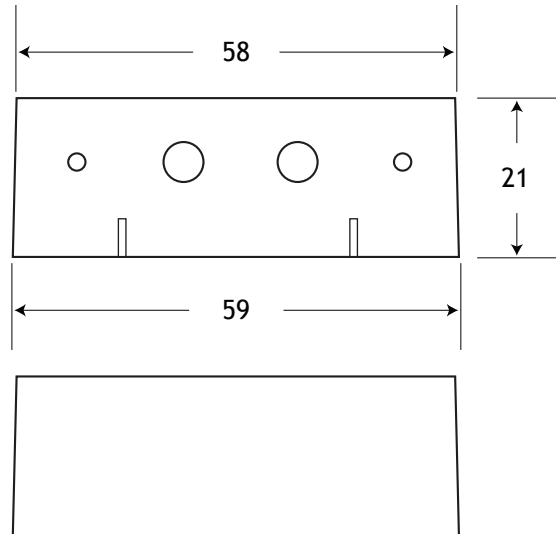

NAME:

Support catch top mount

PAGE:

1 of 2

DESCRIPTION:

The top mount support catch is for extended or "L" shaped kitchen corner units where no side fixing is available

NAME:

Support catch top mount

PAGE:

2 of 2

DESCRIPTION:

The top mount support catch is for extended or "L" shaped kitchen corner units where no side fixing is available