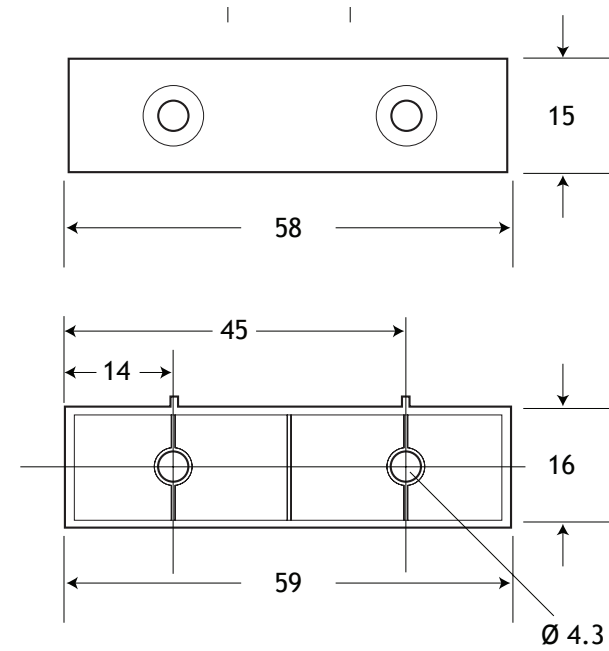

NAME:

Support catch top mount

PAGE:

1 of 2

DESCRIPTION:

The top mount support catch is for extended or "L" shaped kitchen corner units where no side fixing is available

NAME:

Support catch top mount

PAGE:

2 of 2

DESCRIPTION:

The top mount support catch is for extended or "L" shaped kitchen corner units where no side fixing is available