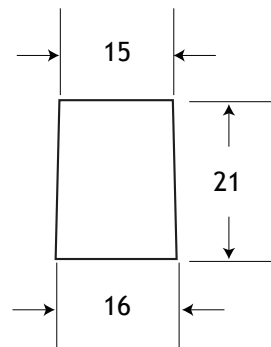

NAME:

Support catch top mount

PAGE:

1 of 2

DESCRIPTION:

The top mount support catch is for extended or "L" shaped kitchen corner units where no side fixing is available

NAME:

Support catch top mount

PAGE:

2 of 2

DESCRIPTION:

The top mount support catch is for extended or "L" shaped kitchen corner units where no side fixing is available