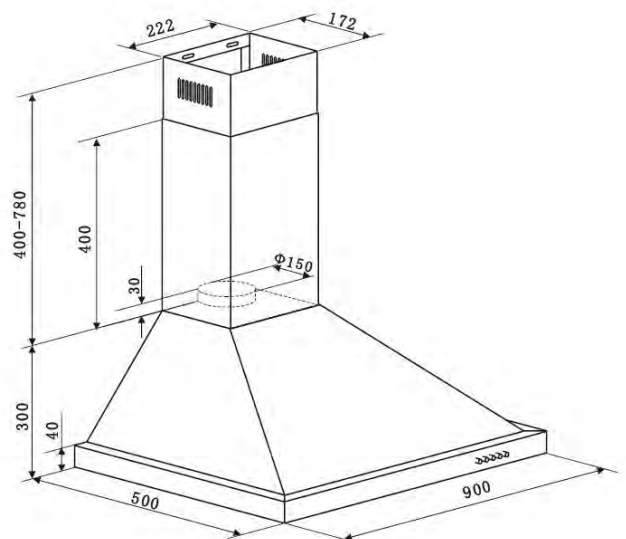

eurocooking

Warranty

HELPFUL TIPS

- + Leave your rangehood on for 15 minutes after the cooking of the food to remove all odors, steam etc.
- + The dishwasher-safe cassette filters need to be cleaned after approximately 2 months of standard operation
- + It is recommended that the rangehood be installed between 650mm and 750mm above the cooktop
- + It is also recommended that fumes from the rangehood be ducted out into the atmosphere.
- + Turn off the rangehood before attempting to clean

INSTALLATION

Installation is recommended by a qualified installer, please refer to the product manual for full installation instructions.

FILTER CLEANING INFORMATION

Cassette mesh filter: Requires cleaning monthly. This will ensure no interruptions with airflow operation.