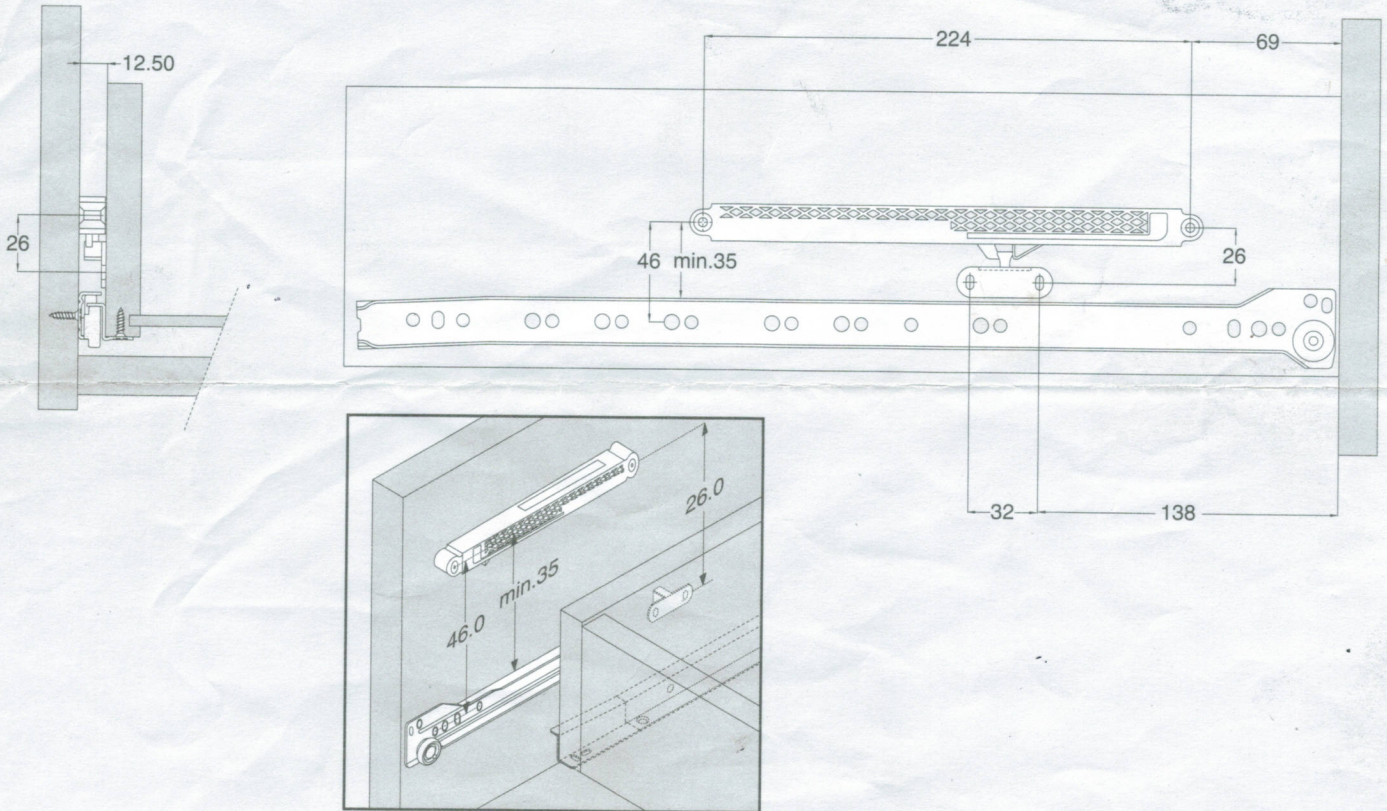

BASIC *sylent*

Installation Guide for RSC.2510

harn[®]

- NOTE :
- 1) Drawers using only one RSC.2510 must install it on the right side of the cabinet
 - 2) Drawer widths 800mm and above requires a RSC.2510 to be installed on each side of the cabinet.
 - 3) All measurements are quoted in millimeter.