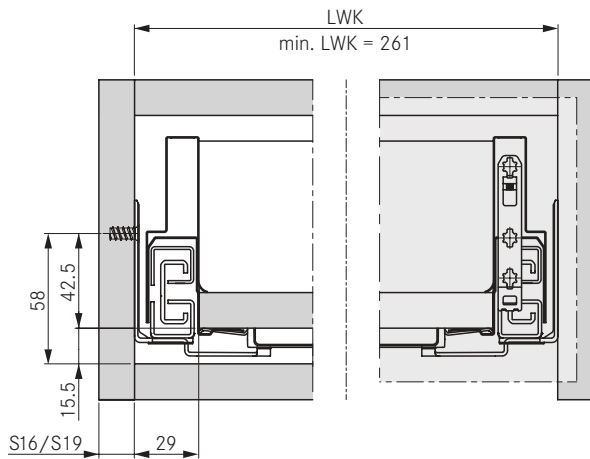

### Packaging unit (PU):

- 207 = 10 units in a cardboard box
- 211 = 20 units in a cardboard box
- 223 = 100 units in a cardboard box
- 607 = 10 units in a cardboard box in a cardboard box

<b>4 Support for synchronisation rod Single item: Screw-on</b>			
Description	Art.-no.	PU	
From cab. width 800 mm	F102108021	207	223

## PLANNING DIMENSIONS

All dimensions in millimetres

### Slide installation dimensions

### Synchronisation rod cutting dimension