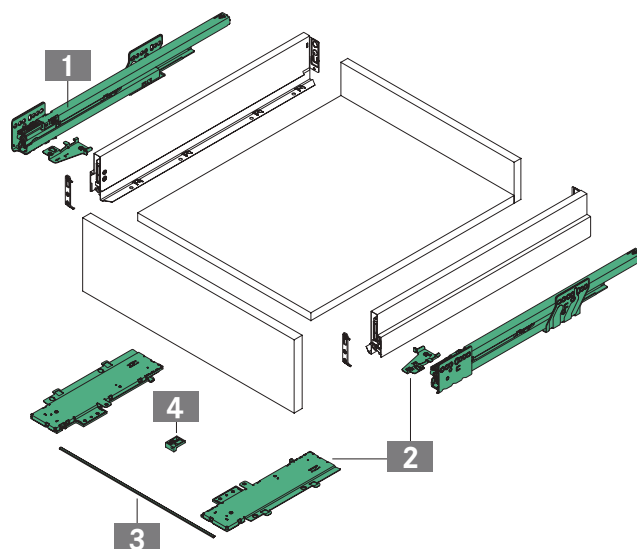

\* Tipmatic Soft-close not possible when using steel back panels

<b>2 Nova Pro Tipmatic Soft-close for bathroom furniture Set: Unit and activator One left, one right</b>			
Description	Art.-no.	PU	
Turn in screws	F102131569	607	

<b>3 Synchronisation rod for Nova Pro Tipmatic Soft-close Single item: For cutting to length</b>			
Description	Art.-no.	PU	
Length: 962 mm	F102109393	207	

### Packaging unit (PU):

- 207 = 10 units in a cardboard box
- 211 = 20 units in a cardboard box
- 223 = 100 units in a cardboard box
- 607 = 10 units in a cardboard box in a cardboard box

<b>4 Support for synchronisation rod Single item: Screw-on</b>			
Description	Art.-no.	PU	
From cab. width 800 mm	F102108021	207	223

## PLANNING DIMENSIONS

All dimensions in millimetres