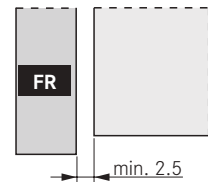

Minimum front gap