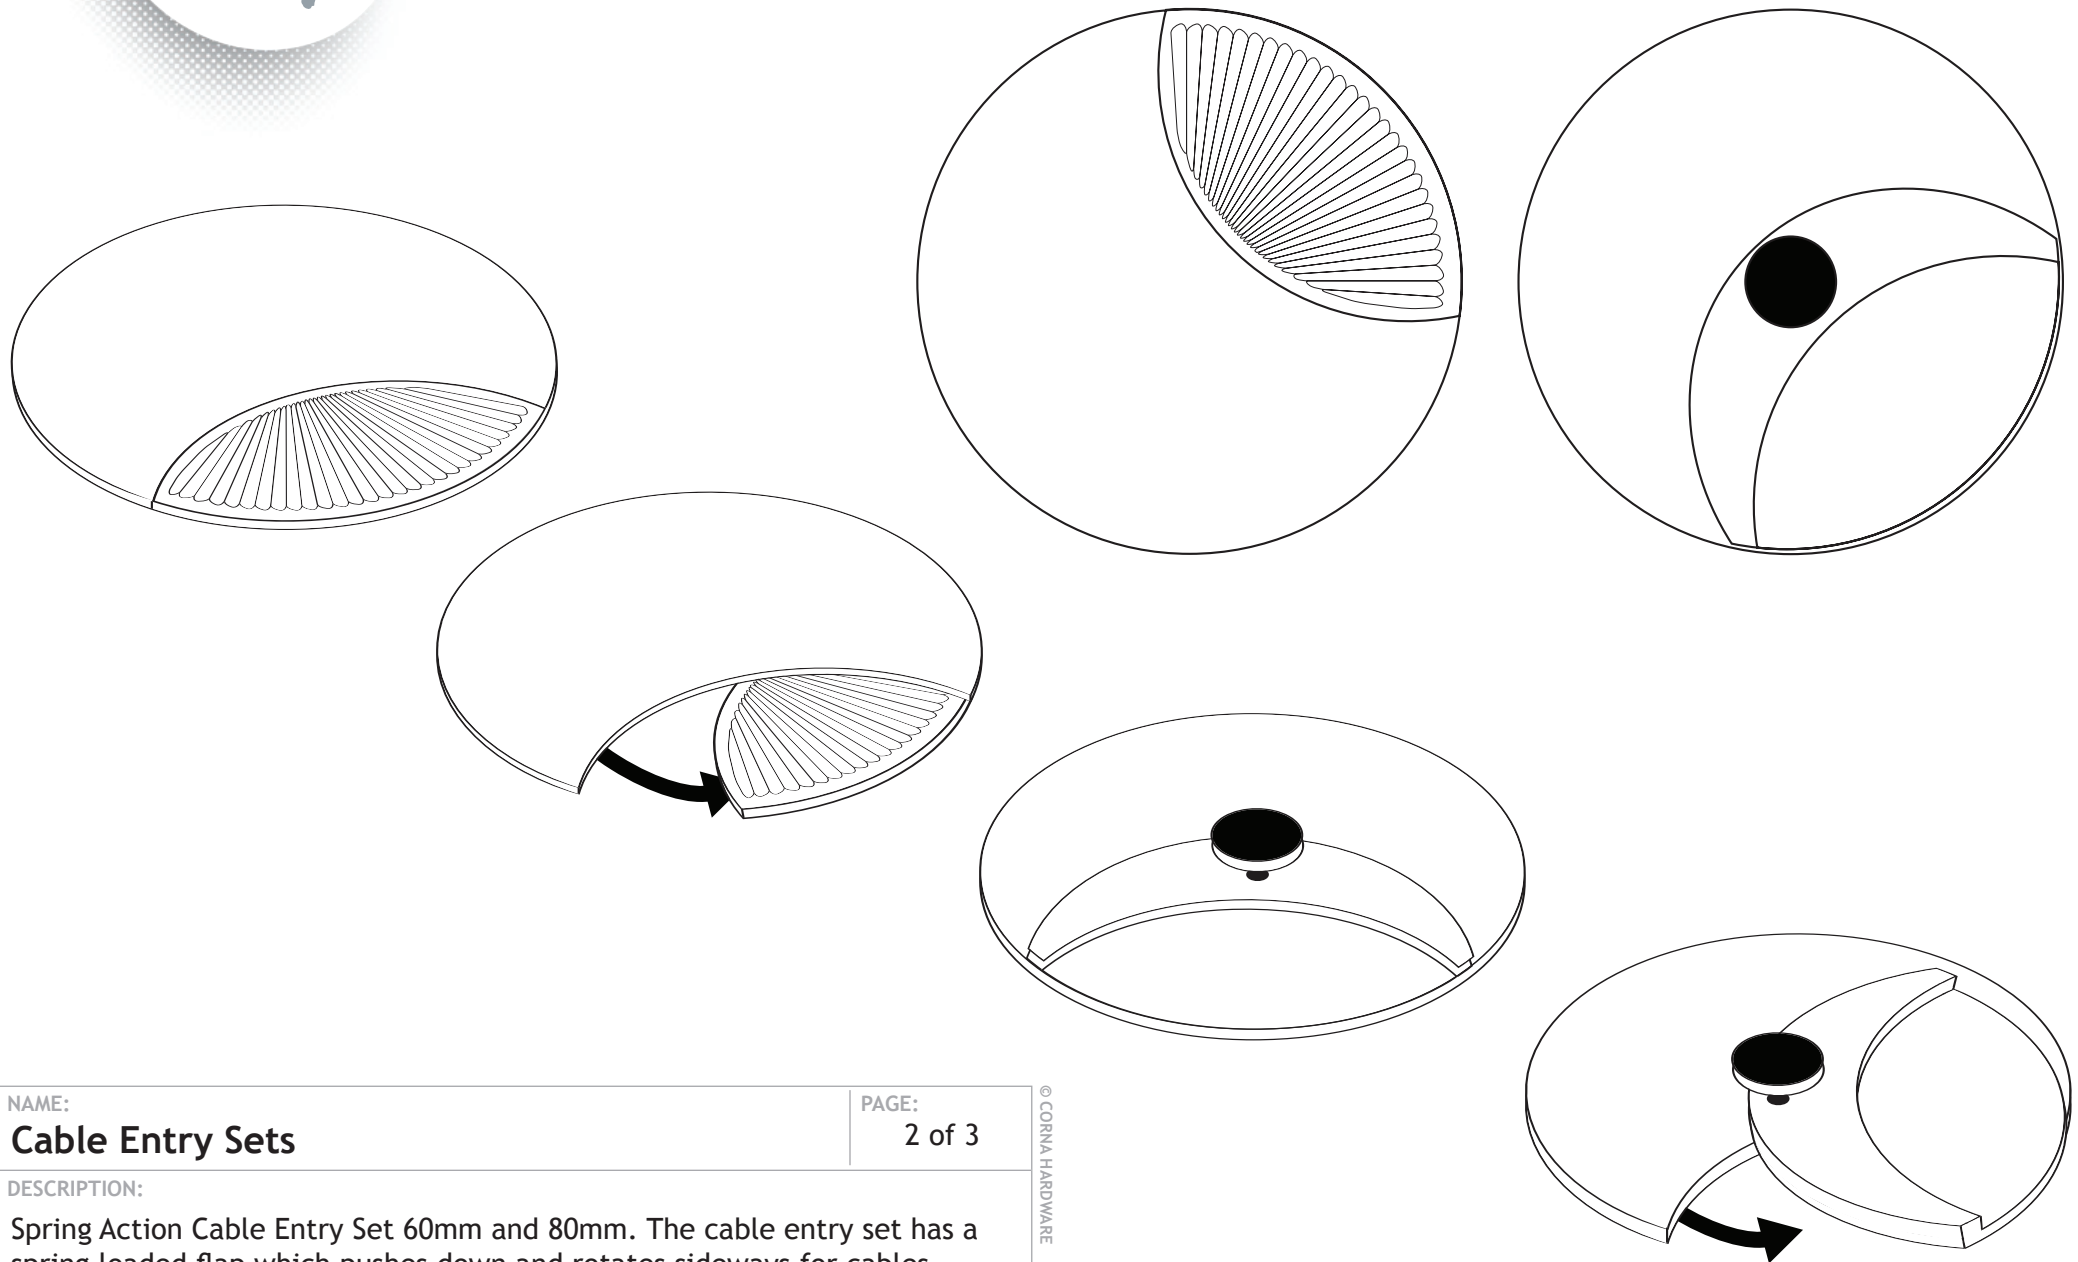

NAME:

**Cable Entry Sets**

PAGE:

1 of 3

DESCRIPTION:

Spring Action Cable Entry Set 60mm and 80mm. The cable entry set has a spring loaded flap which pushes down and rotates sideways for cables.

NAME:

## Cable Entry Sets

PAGE:

2 of 3

DESCRIPTION:

Spring Action Cable Entry Set 60mm and 80mm. The cable entry set has a spring loaded flap which pushes down and rotates sideways for cables.

NAME:  
**Cable Entry Sets**

PAGE:  
3 of 3

DESCRIPTION:

Spring Action Cable Entry Set 60mm and 80mm. The cable entry set has a spring loaded flap which pushes down and rotates sideways for cables.