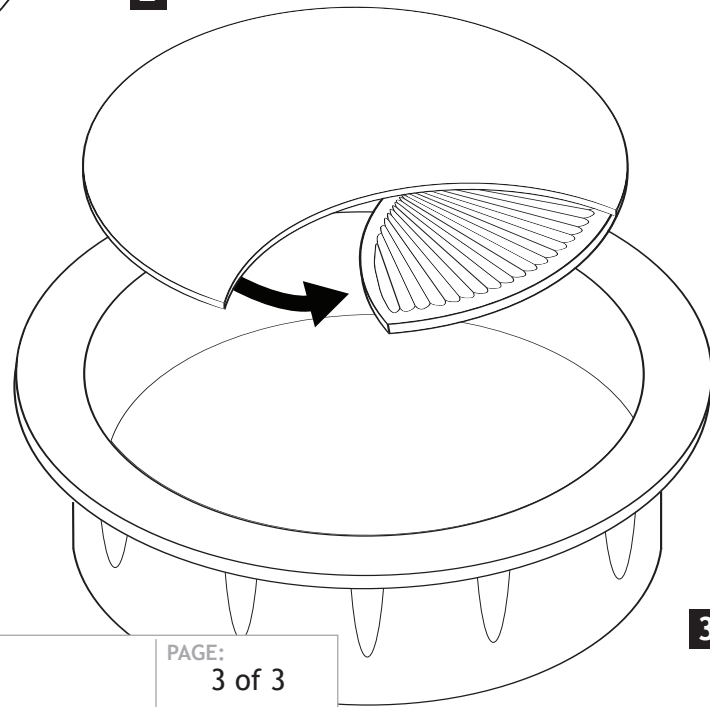

NAME:

**Cable Entry Sets**

PAGE:

1 of 3

DESCRIPTION:

Spring Action Cable Entry Set 60mm and 80mm. The cable entry set has a spring loaded flap which pushes down and rotates sideways for cables.

NAME:

## Cable Entry Sets

PAGE:

2 of 3

DESCRIPTION:

Spring Action Cable Entry Set 60mm and 80mm. The cable entry set has a spring loaded flap which pushes down and rotates sideways for cables.

NAME:  
**Cable Entry Sets**

PAGE:  
3 of 3

DESCRIPTION:

Spring Action Cable Entry Set 60mm and 80mm. The cable entry set has a spring loaded flap which pushes down and rotates sideways for cables.