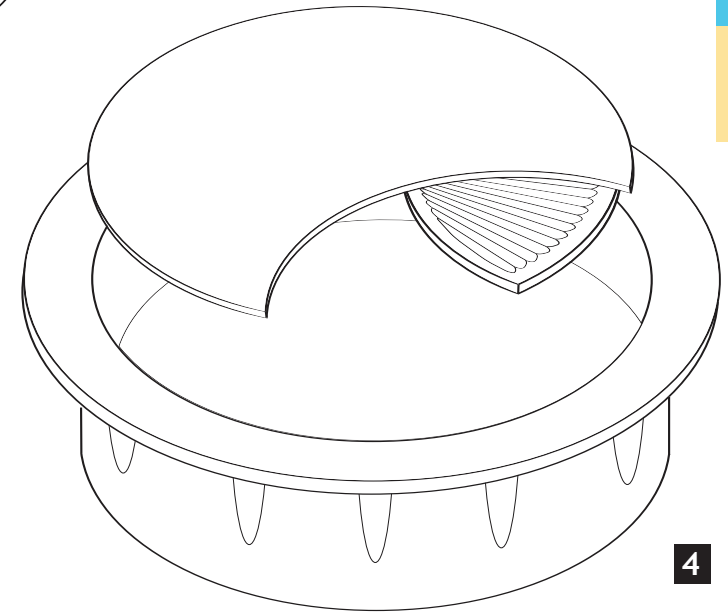

NAME:

**Cable Entry Sets**

PAGE:

1 of 3

DESCRIPTION:

Spring Action Cable Entry Set 60mm and 80mm. The cable entry set has a spring loaded flap which pushes down and rotates sideways for cables.

NAME:

## Cable Entry Sets

PAGE:

2 of 3

DESCRIPTION:

Spring Action Cable Entry Set 60mm and 80mm. The cable entry set has a spring loaded flap which pushes down and rotates sideways for cables.

NAME:  
**Cable Entry Sets**

PAGE:  
3 of 3

DESCRIPTION:

Spring Action Cable Entry Set 60mm and 80mm. The cable entry set has a spring loaded flap which pushes down and rotates sideways for cables.