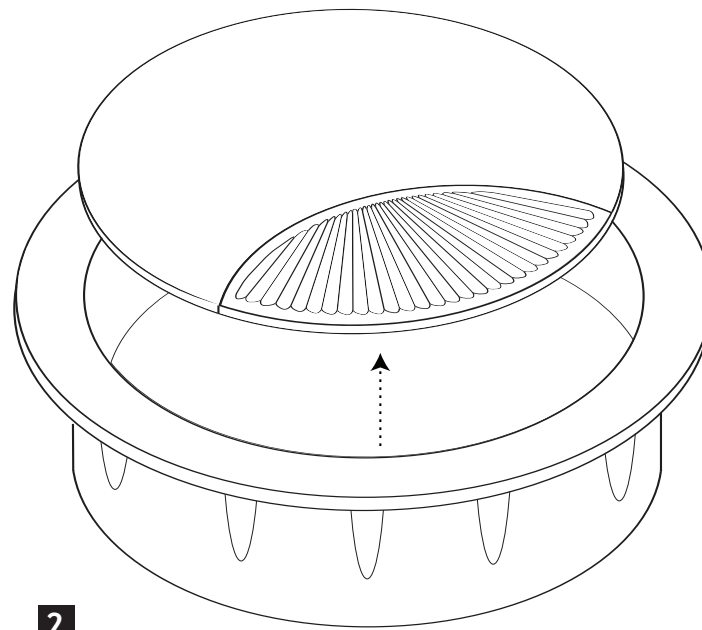

NAME:

**Cable Entry Sets**

PAGE:

1 of 3

DESCRIPTION:

Spring Action Cable Entry Set 60mm and 80mm. The cable entry set has a spring loaded flap which pushes down and rotates sideways for cables.

NAME:

## Cable Entry Sets

PAGE:

2 of 3

DESCRIPTION:

Spring Action Cable Entry Set 60mm and 80mm. The cable entry set has a spring loaded flap which pushes down and rotates sideways for cables.

NAME:  
**Cable Entry Sets**

PAGE:  
3 of 3

DESCRIPTION:

Spring Action Cable Entry Set 60mm and 80mm. The cable entry set has a spring loaded flap which pushes down and rotates sideways for cables.