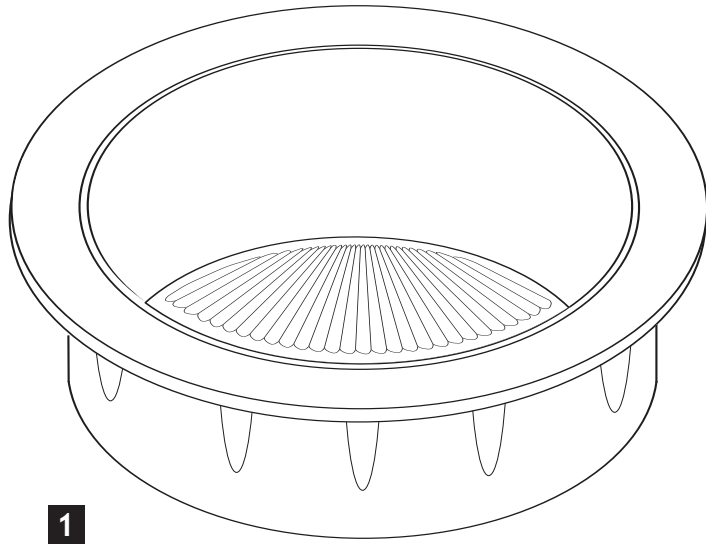

NAME:

**Cable Entry Sets**

PAGE:

1 of 3

DESCRIPTION:

Spring Action Cable Entry Set 60mm and 80mm. The cable entry set has a spring loaded flap which pushes down and rotates sideways for cables.

NAME:

## Cable Entry Sets

PAGE:

2 of 3

DESCRIPTION:

Spring Action Cable Entry Set 60mm and 80mm. The cable entry set has a spring loaded flap which pushes down and rotates sideways for cables.

NAME:  
**Cable Entry Sets**

PAGE:  
3 of 3

DESCRIPTION:

Spring Action Cable Entry Set 60mm and 80mm. The cable entry set has a spring loaded flap which pushes down and rotates sideways for cables.