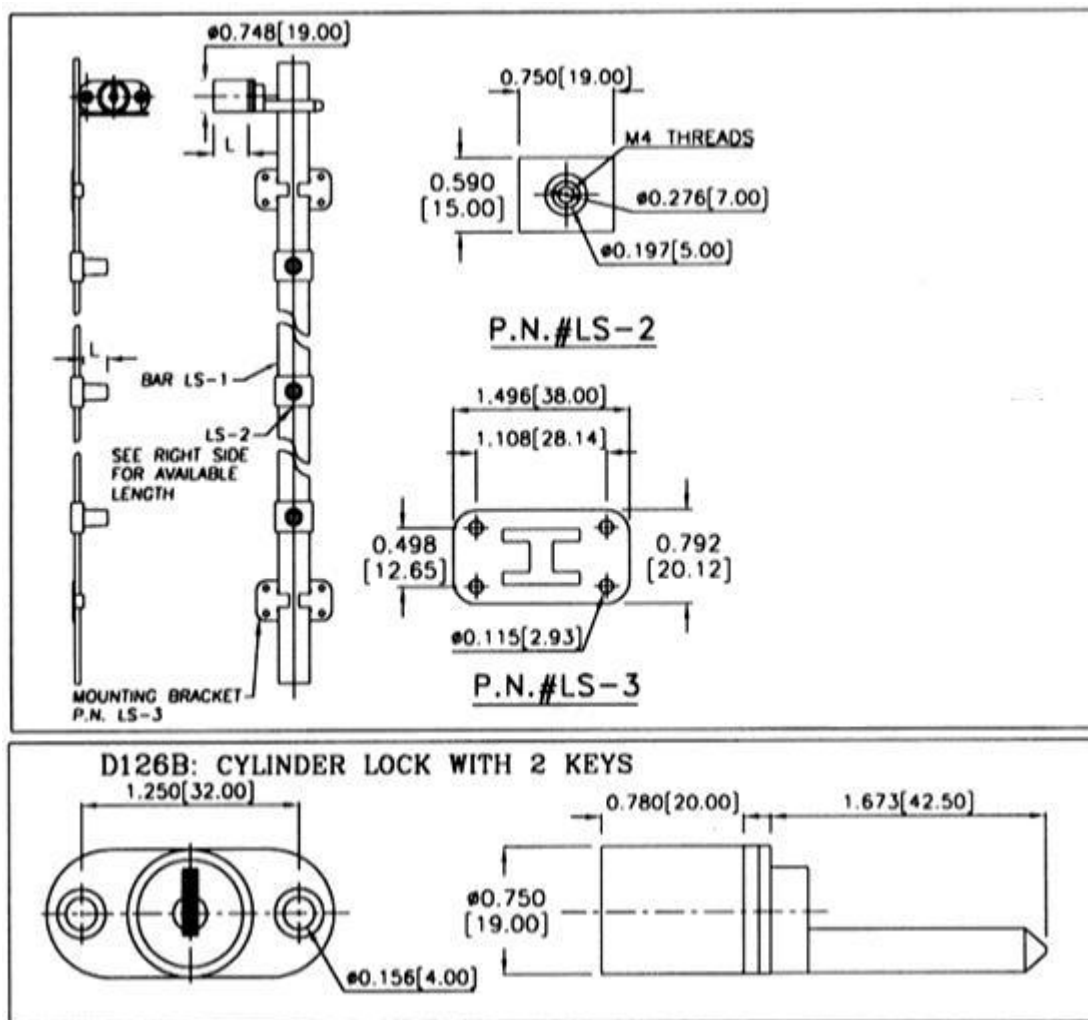

Item Code: LBOMULTF

Multi-Drawer Locking mechanism for Front Access

Component dimensions

Osborne Park: 39 Howe Street.  
Bunbury: 12 Sylvan Way  
Wangara: U-2 6 Ismail Street  
Thebarton: 14 Murray Street