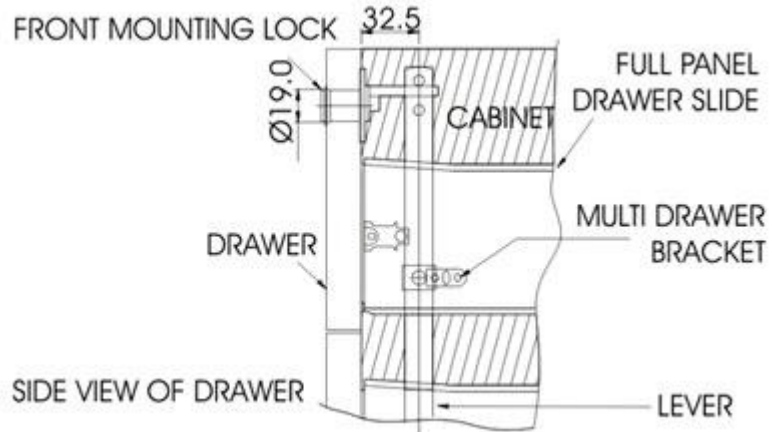

Fitting Details

Osborne Park: 39 Howe Street.
Bunbury: 12 Sylvan Way
Wangara: U-2 6 Ismail Street
Thebarton: 14 Murray Street

Ph 08 9446 6333 Fax 08 9446 8865
Ph 08 9725 4812 Fax 08 9725 4809
Ph 08 9309 6333 Fax 08 9309 6899
Ph 08 8352 1888 Fax 08 8352 1666