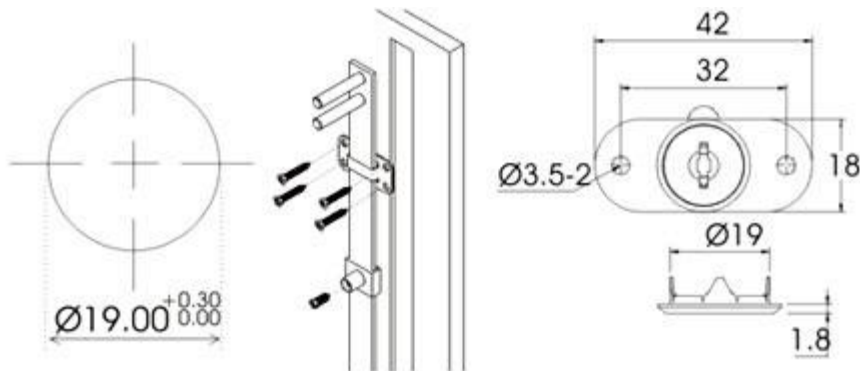

Item Code: LBOMULTF

Multi-Drawer Locking mechanism for Front Access

Component dimensions

Osborne Park: 39 Howe Street.  
Bunbury: 12 Sylvan Way  
Wangara: U-2 6 Ismail Street  
Thebarton: 14 Murray Street

## Fitting Details

Osborne Park: 39 Howe Street.  
Bunbury: 12 Sylvan Way  
Wangara: U-2 6 Ismail Street  
Thebarton: 14 Murray Street

Ph 08 9446 6333 Fax 08 9446 8865  
Ph 08 9725 4812 Fax 08 9725 4809  
Ph 08 9309 6333 Fax 08 9309 6899  
Ph 08 8352 1888 Fax 08 8352 1666