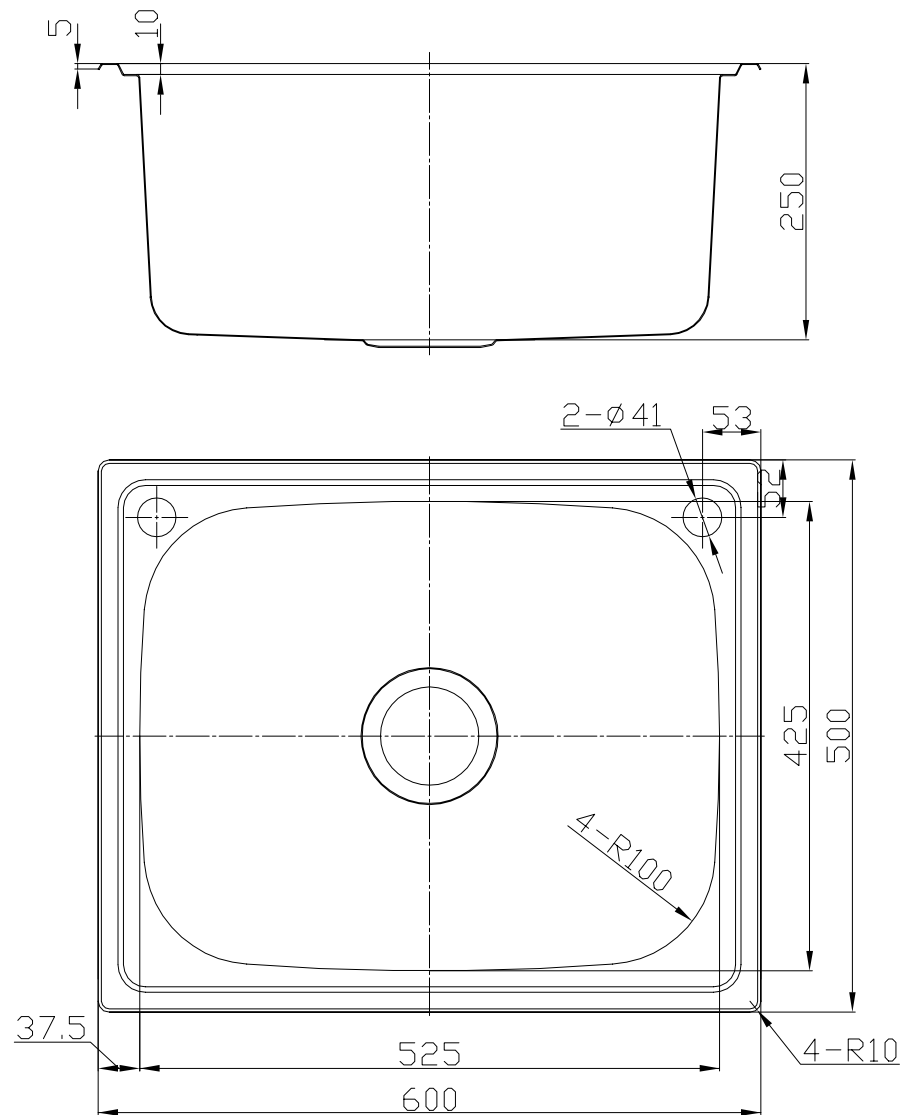

Platinum.™

Product dimensions (mm)

overall height	250
overall width	600
overall depth	500
bowl size	525 x 425

Bench cut-out dimensions (mm)

Inset sink	576 x 476
------------	-----------

Mirror Finish - Stainless Steel