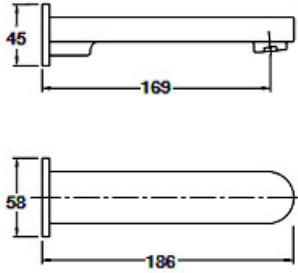

# Studio

**97535A-CP**  
Bath Spout  
Chrome

**97532A-4-CP**  
Sink/Laundry Mixer  
Chrome

**ROVS1**  
Vertical Rain Shower  
Chrome

**ROHS1**  
Rain Shower  
Chrome