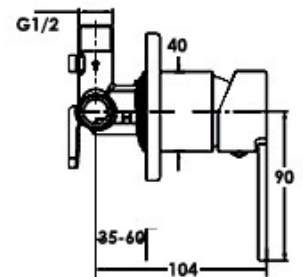

**97531A-4-CP**  
Basin Mixer  
Chrome

**20149A-4-CP**  
Wall Basin Mixer  
Chrome

**97533A-4-CP**  
Shower/Bath Mixer  
Chrome

**97534A-4-CP**  
Shower/Bath Mixer Diverter  
Chrome