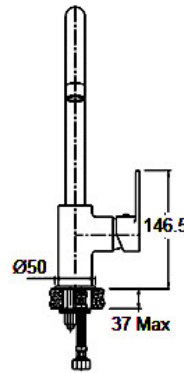

# Studio

**97535A-CP**  
Bath Spout  
Chrome

**97532A-4-CP**  
Sink/Laundry Mixer  
Chrome

**ROVS1**  
Vertical Rain Shower  
Chrome

**ROHS1**  
Rain Shower  
Chrome