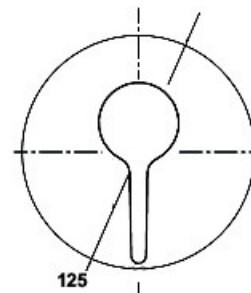

**97531A-4-CP**  
Basin Mixer  
Chrome

**20149A-4-CP**  
Wall Basin Mixer  
Chrome

**97533A-4-CP**  
Shower/Bath Mixer  
Chrome

**97534A-4-CP**  
Shower/Bath Mixer Diverter  
Chrome