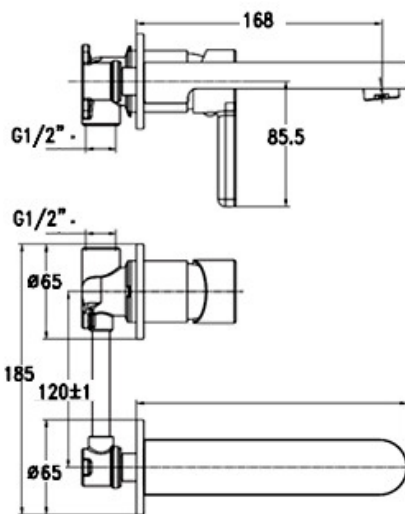

**97531A-4-CP**  
Basin Mixer  
Chrome

**20149A-4-CP**  
Wall Basin Mixer  
Chrome

**97533A-4-CP**  
Shower/Bath Mixer  
Chrome

**97534A-4-CP**  
Shower/Bath Mixer Diverter  
Chrome