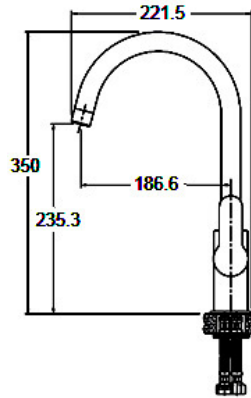

# Studio

**97535A-CP**  
Bath Spout  
Chrome

**97532A-4-CP**  
Sink/Laundry Mixer  
Chrome

**ROVS1**  
Vertical Rain Shower  
Chrome

**ROHS1**  
Rain Shower  
Chrome