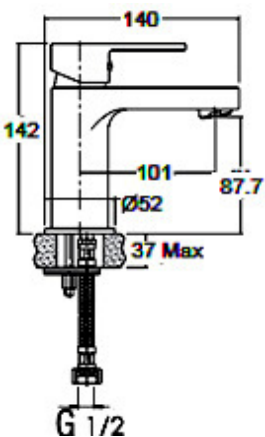

**97531A-4-CP**  
Basin Mixer  
Chrome

**20149A-4-CP**  
Wall Basin Mixer  
Chrome

**97533A-4-CP**  
Shower/Bath Mixer  
Chrome

**97534A-4-CP**  
Shower/Bath Mixer Diverter  
Chrome