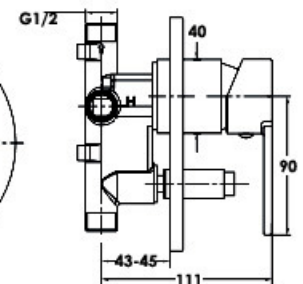

**97531A-4-CP**  
Basin Mixer  
Chrome

**20149A-4-CP**  
Wall Basin Mixer  
Chrome

**97533A-4-CP**  
Shower/Bath Mixer  
Chrome

**97534A-4-CP**  
Shower/Bath Mixer Diverter  
Chrome