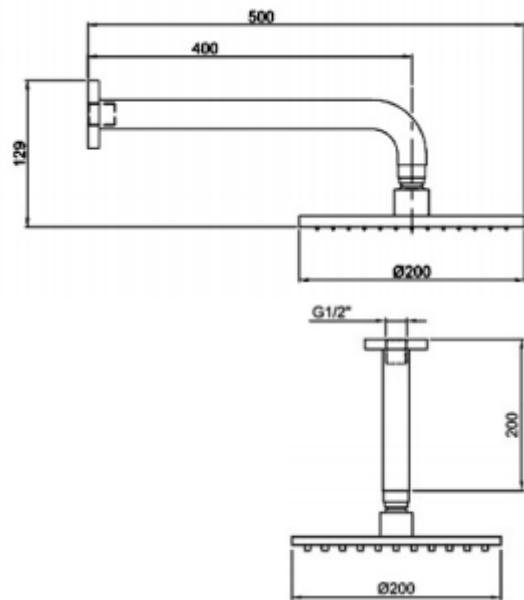

# Studio

**97535A-CP**  
Bath Spout  
Chrome

**97532A-4-CP**  
Sink/Laundry Mixer  
Chrome

**ROVS1**  
Vertical Rain Shower  
Chrome

**ROHS1**  
Rain Shower  
Chrome