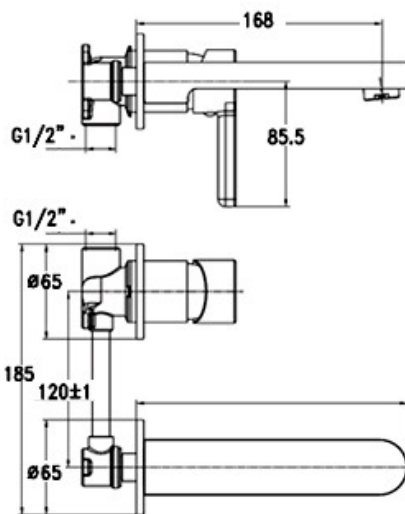

97531A-4-BN
Basin Mixer
Brushed Nickel

20149A-4-BN
Wall Basin Mixer
Brushed Nickel

97533A-4-BN
Shower/Bath Mixer
Brushed Nickel

97534A-4-BN
Shower/Bath Mixer Diverter
Brushed Nickel

Studio Brushed Nickel

97535A-BN
Bath Spout
Brushed Nickel