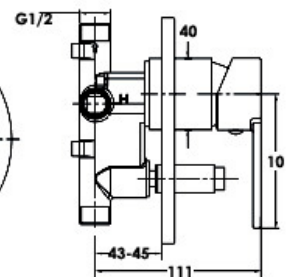

97531A-4-BN
Basin Mixer
Brushed Nickel

20149A-4-BN
Wall Basin Mixer
Brushed Nickel

97533A-4-BN
Shower/Bath Mixer
Brushed Nickel

97534A-4-BN
Shower/Bath Mixer Diverter
Brushed Nickel

Studio Brushed Nickel

97535A-BN
Bath Spout
Brushed Nickel