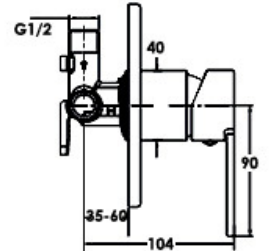

97531A-4-BN
Basin Mixer
Brushed Nickel

20149A-4-BN
Wall Basin Mixer
Brushed Nickel

97533A-4-BN
Shower/Bath Mixer
Brushed Nickel

97534A-4-BN
Shower/Bath Mixer Diverter
Brushed Nickel

Studio Brushed Nickel

97535A-BN
Bath Spout
Brushed Nickel