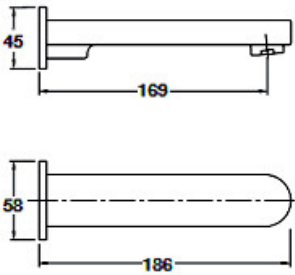

97531A-4-BN
Basin Mixer
Brushed Nickel

20149A-4-BN
Wall Basin Mixer
Brushed Nickel

97533A-4-BN
Shower/Bath Mixer
Brushed Nickel

97534A-4-BN
Shower/Bath Mixer Diverter
Brushed Nickel

Studio Brushed Nickel

97535A-BN
Bath Spout
Brushed Nickel