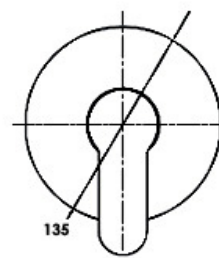

97534A-4-BN
Shower/Bath Mixer Diverter
Brushed Nickel