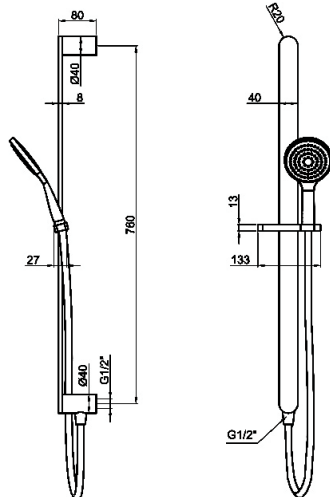

97532A-4-BN
Sink/Laundry Mixer
Brushed Nickel

ROVS1-BN
Vertical Rain Shower

ROHS1-BN
Rain Shower
Brushed Nickel

SRB09-B
Rail Shower
Black

Frost Matching Accessories