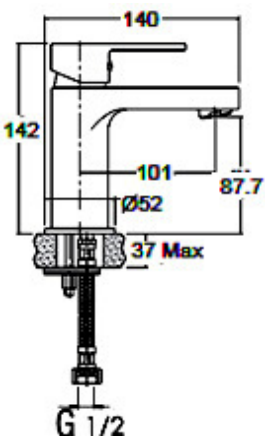

Studio Brushed Nickel

This round geometric tapware range has the quality behind the name and is a versatile collection that will suit all tastes. Economical yet brilliant the Studio tapware collection will compliment any room.

97534A-4-BN
Shower/Bath Mixer Diverter
Brushed Nickel