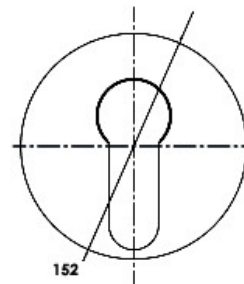

97531A-4-BN
Basin Mixer
Brushed Nickel

20149A-4-BN
Wall Basin Mixer
Brushed Nickel

97533A-4-BN
Shower/Bath Mixer
Brushed Nickel

97534A-4-BN
Shower/Bath Mixer Diverter
Brushed Nickel

Studio Brushed Nickel

97535A-BN
Bath Spout
Brushed Nickel