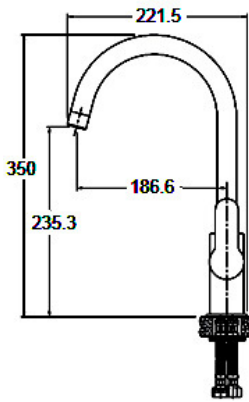

97532A-4-BN
Sink/Laundry Mixer
Brushed Nickel

ROVS1-BN
Vertical Rain Shower

ROHS1-BN
Rain Shower
Brushed Nickel

SRB09-B
Rail Shower
Black

Frost Matching Accessories