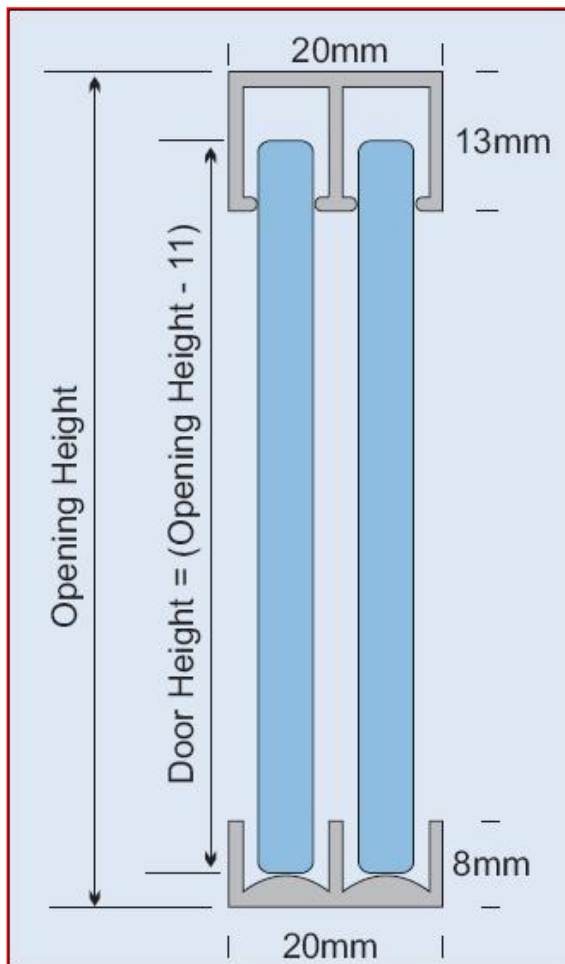

GALVIN CODE:

TGB6W - Glass track 6mm base mount - white

TGT6W - Glass track 6mm top mount – white

Supplied by the length only (3600mm) in white plastic.

Note: Glass is not supplied.

**RECOMMENDED
GLASS SPECIFICATIONS:**

Maximum Sizes:

0.562 Sq mt ea Panel

760mm High

Overlap: As desired

**Vertical Edges must be polished.
Bottom Edge MUST be polished
and corners MUST be rounded to
10mm radius**