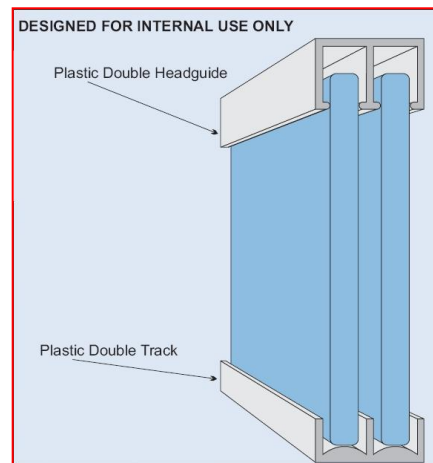

GALVIN CODE:

TGB6W - Glass track 6mm base mount - white

TGT6W - Glass track 6mm top mount – white

Supplied by the length only (3600mm) in white plastic.

Note: Glass is not supplied.

**RECOMMENDED
GLASS SPECIFICATIONS:**

Maximum Sizes:

0.562 Sq mt ea Panel

760mm High

Overlap: As desired

**Vertical Edges must be polished.
Bottom Edge MUST be polished
and corners MUST be rounded to
10mm radius**