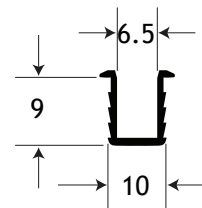

Sliding Door Ultra Lower Track (7H x 12W)

Sliding Door Lower Track

(7H x 5W)

Sliding Door Upper Track

(10H x 10W)

NAME:

Sliding Door Systems - Tracks

PAGE:

1 of 1

DESCRIPTION:

Light and heavy duty plastic tracking and door fittings for cabinet and counter sliding doors.