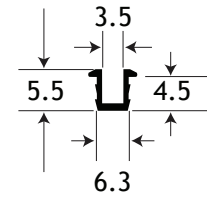

Sliding Door Ultra Lower Track (7H x 12W)

Sliding Door Lower Track

(7H x 5W)

Sliding Door Upper Track

(10H x 10W)

NAME:

Sliding Door Systems - Tracks

PAGE:

1 of 1

DESCRIPTION:

Light and heavy duty plastic tracking and door fittings for cabinet and counter sliding doors.