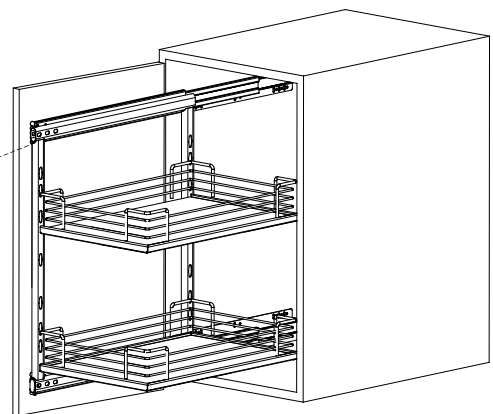

INSTALLATION INSTRUCTIONS

For B07720SB~B07740SB

A*1set	B*2pcs	C*2pcs	D*2pcs
			

Step 1:

Step 2:

A=Min. 60mm

Step 3:

(Door Panel)

P=The thickness of cabinet panel.

Finished:

D