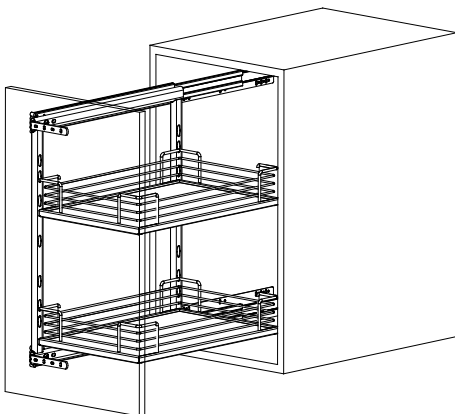

INSTALLATION INSTRUCTIONS

For B07720SB~B07740SB

A*1set	B*2pcs	C*2pcs	D*2pcs
			

Step 1:

Step 2:

A=Min. 60mm

Step 3:

(Door Panel)

P=The thickness of cabinet panel.

Finished:

D