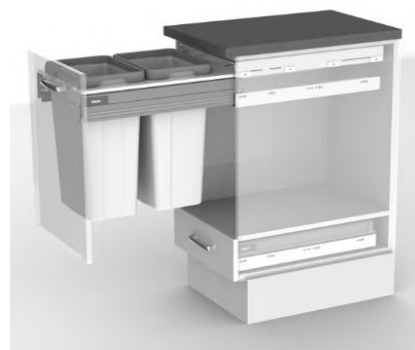

Suitable drawer systems from Galvin Hardware include:

- Grass Nova Pro Scala
- Prime SL
- Noble Slim

**BINUB40018S** - Under Bench Bin 2 x 18Ltr Buckets  
to Suit a 400mm External Width  
Cabinet

368mm w x 463mm h x 515mm d

## GALVIN MAX BIN RANGE

The Max Bin range boasts sturdy metal frames and hard-wearing plastics, engineered for durability and functionality.

These models come with a concealed soft closing runner system holding a 35ltr loading capacity.