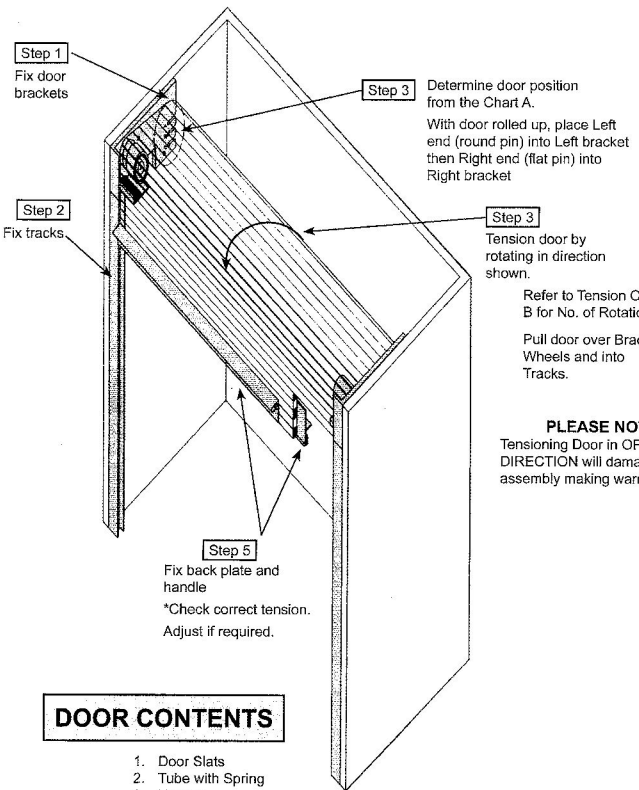

NOTE (1) DIMENSION C equals 100mm when the door is fully opened
(2) Add 50mm to DIMENSION A for making installation easier

SIDE VIEW

PLAN VIEW

Manufactured by

WARRANTY

belle ROLLER DOORS warrants its products to be free from defects in materials and workmanship under normal and proper use for a period of 12 months
FOR MORE INFORMATION CONTACT YOUR SUPPLIER

Available From

Contact your local office or sales representative

*Information and specifications subject to change without notice

Wide Track

*Minimum size requirement if supplying materail:
1.4x internal height & + 100mm to internal width*

FITTING INSTRUCTIONS

FOLLOW STEPS 1 to 5

Step 3 Determine door position from the Chart A.
With door rolled up, place Left end (round pin) into Left bracket then Right end (flat pin) into Right bracket

Step 3 Tension door by rotating in direction shown.

Refer to Tension Chart B for No. of Rotations.

Pull door over Bracket Wheels and into Tracks.

Step 5
Fix back plate and handle
*Check correct tension.
Adjust if required.

DOOR CONTENTS

1. Door Slats
2. Tube with Spring
3. Handle
4. Back Plate
5. Tracks (pair)
6. Door Brackets (pair)
7. Screws