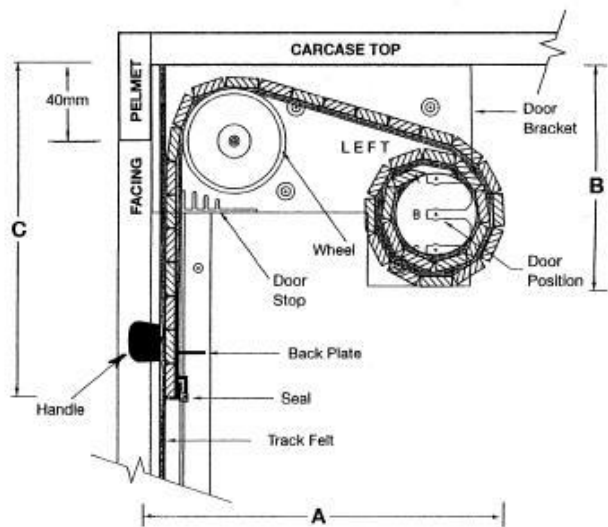

ISOMETRIC VIEW

TO ORDER
Supply INTERNAL CARCASE
HEIGHT and WIDTH
Measurements

DIMENSION CHART
(Refer Side View)

HEIGHT	A	B
To 600	190	110
601-900	200	130
901-1200	210	140
1201-1500	215	155
1501-1800	220	170
1801-2100	225	180

NOTE (1) DIMENSION C equals 100mm when the door is fully opened
(2) Add 50mm to DIMENSION A for making installation easier

SIDE VIEW

PLAN VIEW

Manufactured by

WARRANTY

belle ROLLER DOORS warrants its products to be free from defects in materials and workmanship under normal and proper use for a period of 12 months
FOR MORE INFORMATION CONTACT YOUR SUPPLIER

Available From

Contact your local office or sales representative

*Information and specifications subject to change without notice

Wide Track

*Minimum size requirement if supplying materail:
1.4x internal height & + 100mm to internal width*

FITTING INSTRUCTIONS

FOLLOW STEPS 1 to 5

Step 3 Determine door position from the Chart A.
With door rolled up, place Left end (round pin) into Left bracket then Right end (flat pin) into Right bracket

Step 3 Tension door by rotating in direction shown.