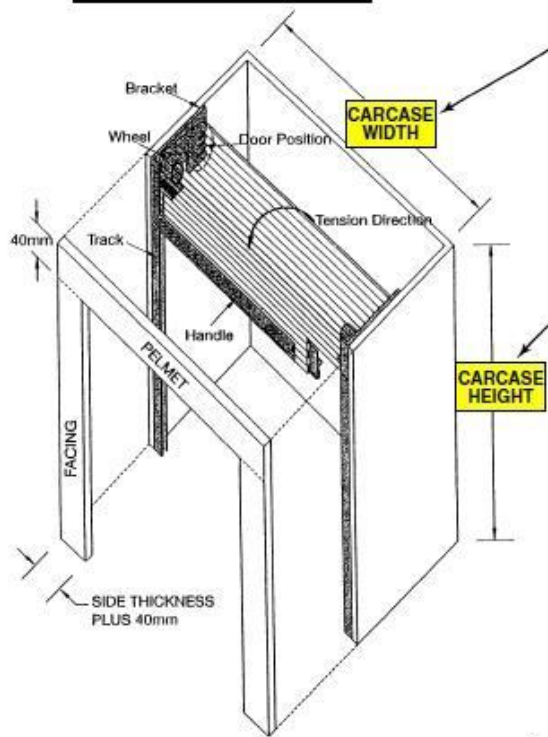

ISOMETRIC VIEW

TO ORDER
Supply INTERNAL CARCASE
HEIGHT and WIDTH
Measurements

DIMENSION CHART
(Refer Side View)

HEIGHT	A	B
To 600	190	110
601-900	200	130
901-1200	210	140
1201-1500	215	155
1501-1800	220	170
1801-2100	225	180

NOTE (1) DIMENSION C equals 100mm when the door is fully opened
(2) Add 50mm to DIMENSION A for making installation easier

SIDE VIEW

PLAN VIEW

Manufactured by

WARRANTY

belle ROLLER DOORS warrants its products to be free from defects in materials and workmanship under normal and proper use for a period of 12 months
FOR MORE INFORMATION CONTACT YOUR SUPPLIER

Available From

Contact your local office or sales representative

*Information and specifications subject to change without notice

Wide Track

*Minimum size requirement if supplying materail:
1.4x internal height & + 100mm to internal width*

FITTING INSTRUCTIONS

FOLLOW STEPS 1 to 5

Step 3 Determine door position from the Chart A.
With door rolled up, place Left end (round pin) into Left bracket then Right end (flat pin) into Right bracket

Step 3 Tension door by rotating in direction shown.