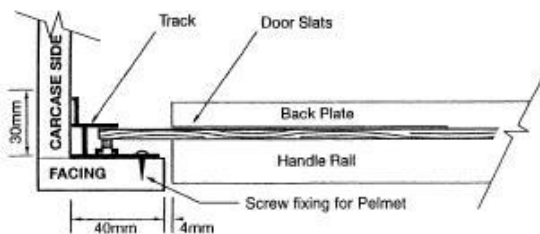

ISOMETRIC VIEW

TO ORDER
Supply INTERNAL CARCASE
HEIGHT and WIDTH
Measurements

DIMENSION CHART
(Refer Side View)

HEIGHT	A	B
To 600	190	110
601-900	200	130
901-1200	210	140
1201-1500	215	155
1501-1800	220	170
1801-2100	225	180

NOTE (1) DIMENSION C equals 100mm when the door is fully opened
(2) Add 50mm to DIMENSION A for making installation easier

SIDE VIEW

PLAN VIEW

Manufactured by

WARRANTY

belle ROLLER DOORS warrants its products to be free from defects in materials and workmanship under normal and proper use for a period of 12 months
FOR MORE INFORMATION CONTACT YOUR SUPPLIER

Available From

Contact your local office or sales representative

*Information and specifications subject to change without notice

Wide Track

*Minimum size requirement if supplying materail:
1.4x internal height & + 100mm to internal width*

FITTING INSTRUCTIONS

FOLLOW STEPS 1 to 5

Step 3 Determine door position from the Chart A.
With door rolled up, place Left end (round pin) into Left bracket then Right end (flat pin) into Right bracket

Step 3 Tension door by rotating in direction shown.