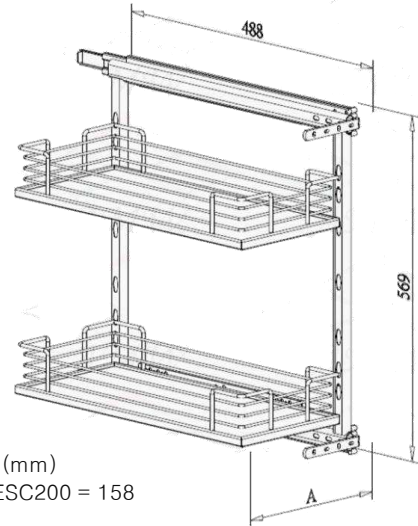

## PULL OUT PANTRY UNIT

**WWCPANTRY5** - Wire Pull Out Pantry Unit Chrome to Suit 300mm Cabinet

**WWCPANTRY** - Wire Pull Out Pantry Unit Chrome to Suit 400mm Cabinet

Adjustable Height of 1860mm - 2200mm  
 Minimum Cabinet Depth of 510mm  
 Soft Closing Runners  
 100kg Loading Capacity  
 300mm Cabinet Unit Basket Sizes 250mm x 490mm  
 400mm Cabinet Unit Basket Sizes 345mm x 490mm

## PULL OUT UNDER-BENCH UNIT

**WWCSHORT30** - Wire Pull Out Under Bench Unit Chrome to Suit 300mm Cabinet

**WWCSHORT40** - Wire Pull Out Under Bench Unit Chrome to Suit 400mm Cabinet

Adjustable Height of 638mm - 775mm  
 Soft Closing Runners  
 50kg Loading Capacity  
 300mm Cabinet Unit Basket Sizes 250mm x 460mm  
 400mm Cabinet Unit Basket Sizes 345mm x 460mm

## SOLID BASE SIDE MOUNTED PULL OUT UNIT

**WWCSIDESC200** - Side Mounted Pull Out Unit With Solid Base to Suit 200mm Cabinet

**WWCSIDESC300** - Side Mounted Pull Out Unit With Solid Base to Suit 300mm Cabinet

Height - 569mm  
Depth - 488mm  
Soft Closing Runners  
White Melamine Base With Chrome Railings  
200mm Cabinet Unit Basket Sizes 108mm x 455mm  
300mm Cabinet Unit Basket Sizes 198mm x 455mm