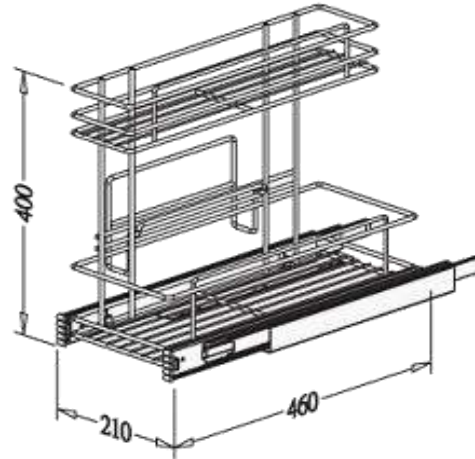

Height - 569mm  
Depth - 488mm  
Soft Closing Runners  
White Melamine Base With Chrome Railings  
200mm Cabinet Unit Basket Sizes 108mm x 455mm  
300mm Cabinet Unit Basket Sizes 198mm x 455mm

## GREY SIDE MOUNTED PULL OUT UNIT

**WWGSIDESC150L** - Grey Side Mounted Pull Out Unit to Suit 150mm Cabinet Left Hand

**WWGSIDESC150R** - Grey Side Mounted Pull Out Unit to Suit 150mm Cabinet Right Hand

Soft Closing Concealed Slides  
Door Mounted  
Storage Baskets With Grey Band Wire & Grey Bases  
Minimum External Cabinet Width of 150mm

502mm High  
95mm Wide  
473mm Deep

### CLEANING RACK PULL OUT UNIT

**WWCCLEANBT** - Chrome Cleaning Unit Bottom Mounted

Narrow offset design to fit in tight under sink spaces  
Minimum External Cabinet Width of 300mm  
210mm Wide x 460mm Deep x 400mm High