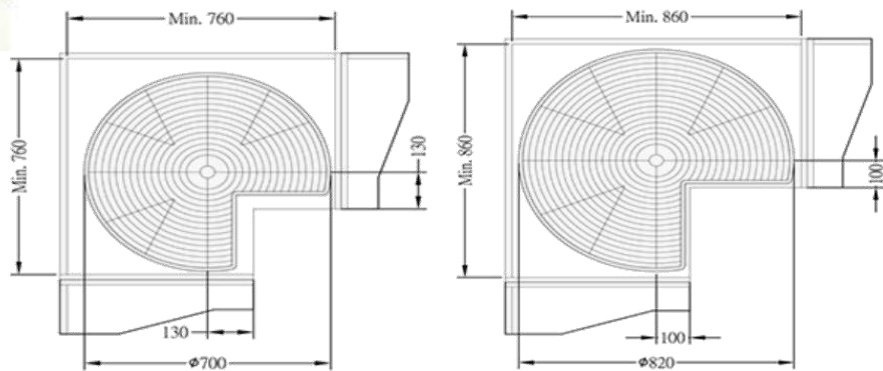

Left or Right Hand Installation  
 Minimum Door Opening 450mm  
 Minimum Internal Depth 540mm  
 Installed Height 595mm

Door Basket Size -  
 347mm x 436mm x 85mm  
 Inner Basket Size -  
 307mm x 416mm x 85mm

## CORNER PULL OUT SWIVEL UNIT

**CNRSWV450L** - Corner Swivel Unit for Left Hand Openings

**CNRSWV450R** - Corner Swivel Unit for Right Hand Openings

Independent Shelves  
 Suits Door Opening 450mm  
 Holds up to 10kg per Shelf  
 Solid White Melamine Base with Chrome Railings

## LAZY SUSAN CORNER UNIT

**WWCLZSU820** - Lazy Susan Chrome Wire 820mm Diameter  
Minimum Cabinet Size of 900mm

**WWCLAZSUI** - Lazy Susan Chrome Wire 700mm Diameter  
Minimum Cabinet Size of 800mm

Adjustable Height of 635mm - 800mm

## LAZY SUSAN CORNER UNIT WITH PULL OUT BASKET

**WWCLZPIE900** - Lazy Susan Wire Baskets with Pull Out Shelf

Minimum External Cabinet Size of 900mm

Adjustable Height of 630mm - 760mm

Chrome Wire Baskets

Weight Loading Capacity of 80kg