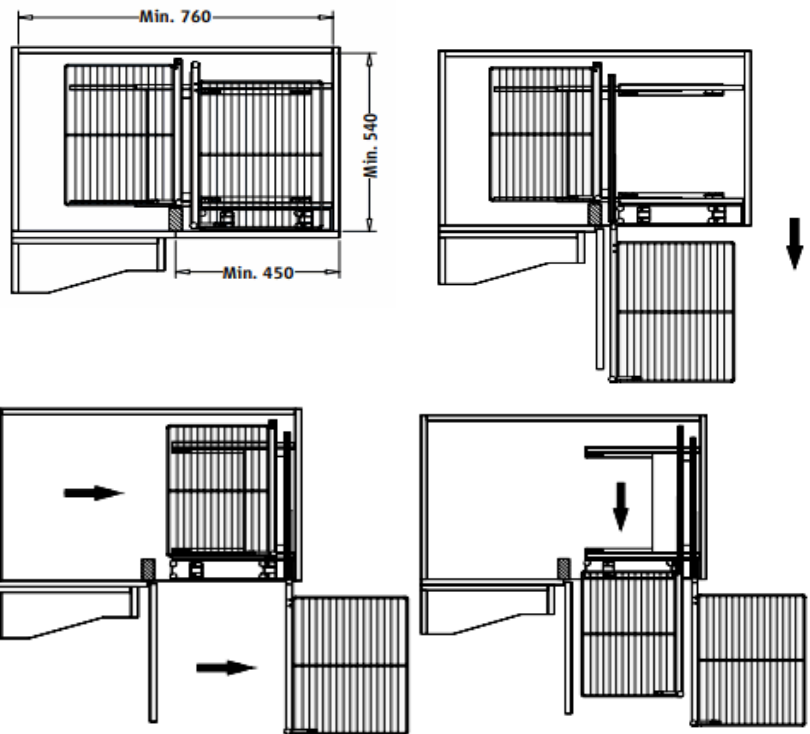

## BLIND CORNER UNIT

**WBC4640** - Blind Corner Unit With Chrome Wire Base

**WBC4640SC** - Blind Corner Unit With Chrome Wire Base & Soft Close Mechanism

**WBC4640SB** - Blind Corner Unit With Solid White Melamine Base and Chrome Railings

Left or Right Hand Installation  
 Minimum Door Opening 450mm  
 Minimum Internal Depth 540mm  
 Installed Height 595mm

Door Basket Size -  
 347mm x 436mm x 85mm  
 Inner Basket Size -  
 307mm x 416mm x 85mm

## CORNER PULL OUT SWIVEL UNIT

**CNRSWV450L** - Corner Swivel Unit for Left Hand Openings

**CNRSWV450R** - Corner Swivel Unit for Right Hand Openings

Independent Shelves  
 Suits Door Opening 450mm  
 Holds up to 10kg per Shelf  
 Solid White Melamine Base with Chrome Railings

## LAZY SUSAN CORNER UNIT

**WWCLZSU820** - Lazy Susan Chrome Wire 820mm Diameter  
Minimum Cabinet Size of 900mm

**WWCLAZSUI** - Lazy Susan Chrome Wire 700mm Diameter  
Minimum Cabinet Size of 800mm

Adjustable Height of 635mm - 800mm