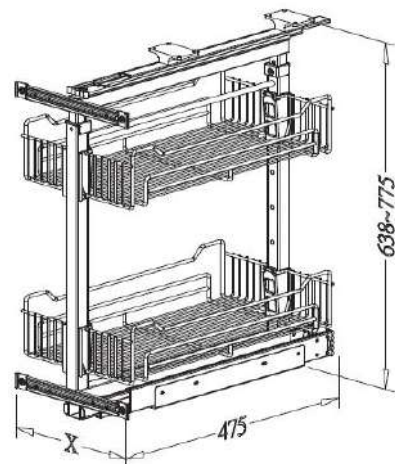

## LAZY SUSAN CORNER UNIT WITH PULL OUT BASKET

**WWCLZPIE900** - Lazy Susan Wire Baskets with Pull Out Shelf

Minimum External Cabinet Size of 900mm

Adjustable Height of 630mm - 760mm

Chrome Wire Baskets

Weight Loading Capacity of 80kg

## PULL OUT PANTRY UNIT

**WWCPANTRY5** - Wire Pull Out Pantry Unit Chrome to Suit 300mm Cabinet

**WWCPANTRY** - Wire Pull Out Pantry Unit Chrome to Suit 400mm Cabinet

Adjustable Height of 1860mm - 2200mm  
 Minimum Cabinet Depth of 510mm  
 Soft Closing Runners  
 100kg Loading Capacity  
 300mm Cabinet Unit Basket Sizes 250mm x 490mm  
 400mm Cabinet Unit Basket Sizes 345mm x 490mm

## PULL OUT UNDER-BENCH UNIT

**WWCSHORT30** - Wire Pull Out Under Bench Unit Chrome to Suit 300mm Cabinet

**WWCSHORT40** - Wire Pull Out Under Bench Unit Chrome to Suit 400mm Cabinet

Adjustable Height of 638mm - 775mm  
 Soft Closing Runners  
 50kg Loading Capacity  
 300mm Cabinet Unit Basket Sizes 250mm x 460mm  
 400mm Cabinet Unit Basket Sizes 345mm x 460mm

## SOLID BASE SIDE MOUNTED PULL OUT UNIT

**WWCSIDESC200** - Side Mounted Pull Out Unit With Solid Base to Suit 200mm Cabinet

**WWCSIDESC300** - Side Mounted Pull Out Unit With Solid Base to Suit 300mm Cabinet