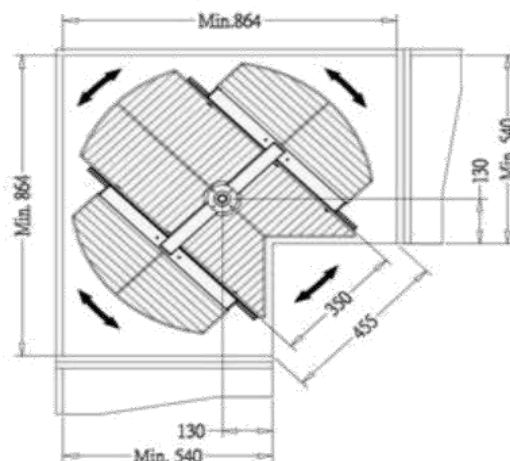

WWCLZPIE900 - Lazy Susan Wire Baskets with Pull Out Shelf

Minimum External Cabinet Size of 900mm

Adjustable Height of 630mm - 760mm

Chrome Wire Baskets

Weight Loading Capacity of 80kg

2 x Piecut and Radius Shelf Units Spin in Unison