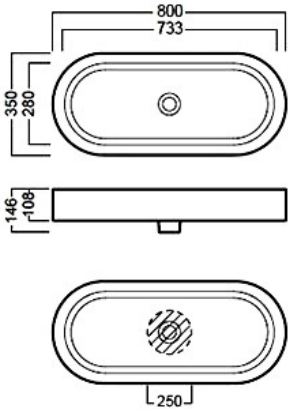

Area

AREA® is an evolution of the washbasin as a piece of furniture, an area in which Hatria has already enjoyed success over the years. It's a unique example of a fusion of shape, space, minimal dimensions and forms.

hatria

YOUF

Countertop Basin 800mm
Taphole - 0

Optional Accessories

Chrome Waste