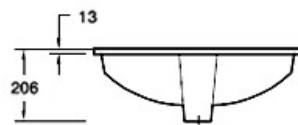

Ladena

The minimalist design of the Kohler undercounter basins brings contemporary style to any bath or powder room. Crafted from vitreous china, it comes in a variety of styles and designs to match your decor.

KOHLER®

2214X-0
Undercounter Basin 530mm
Taphole - 0

2215X-0
Undercounter Basin 590mm
Taphole - 0

Optional Accessories

Chrome Waste