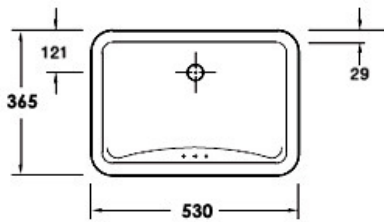

Ladena

The minimalist design of the Kohler undercounter basins brings contemporary style to any bath or powder room. Crafted from vitreous china, it comes in a variety of styles and designs to match your decor.

KOHLER®

2214X-0
Undercounter Basin 530mm
Taphole - 0

2215X-0
Undercounter Basin 590mm
Taphole - 0

Optional Accessories

Chrome Waste