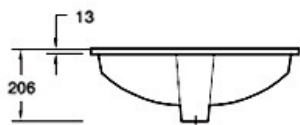

Ladena

The minimalist design of the Kohler undercounter basins brings contemporary style to any bath or powder room. Crafted from vitreous china, it comes in a variety of styles and designs to match your decor.

KOHLER®

2214X-0
Undercounter Basin 530mm
Taphole - 0

2215X-0
Undercounter Basin 590mm
Taphole - 0

Optional Accessories

Chrome Waste