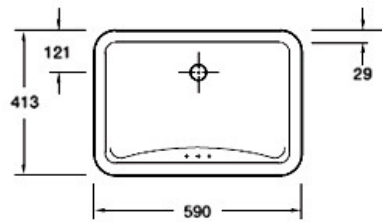

Ladena

The minimalist design of the Kohler undercounter basins brings contemporary style to any bath or powder room. Crafted from vitreous china, it comes in a variety of styles and designs to match your decor.

KOHLER®

2214X-0
Undercounter Basin 530mm
Taphole - 0

2215X-0
Undercounter Basin 590mm
Taphole - 0

Optional Accessories

Chrome Waste