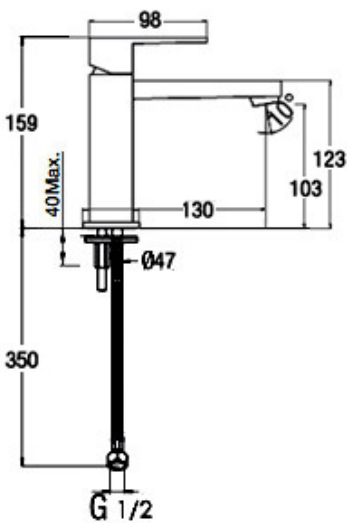

7001/C
Basin Mixer
Chrome

7002/C
Tall Basin Mixer
Chrome

4006/C—140mm SPOUT
Wall Basin Mixer
Chrome

4007/C—200mm SPOUT
Wall Basin Mixer
Chrome

Minico

7004/C
Shower/Bath Mixer
Chrome

7300/C
Freestanding Bath Spout
Chrome