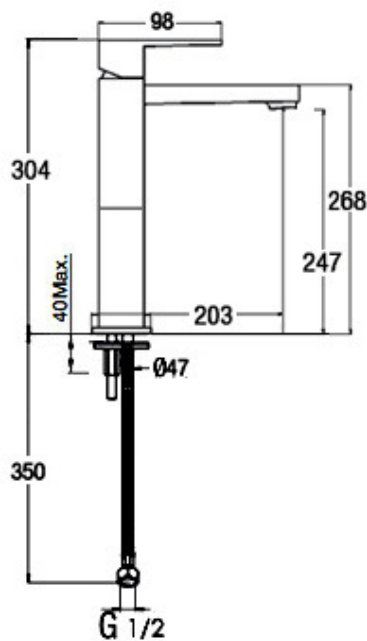

7001/C
Basin Mixer
Chrome

7002/C
Tall Basin Mixer
Chrome

4006/C—140mm SPOUT
Wall Basin Mixer
Chrome

4007/C—200mm SPOUT
Wall Basin Mixer
Chrome

Minico

7004/C
Shower/Bath Mixer
Chrome

7300/C
Freestanding Bath Spout
Chrome