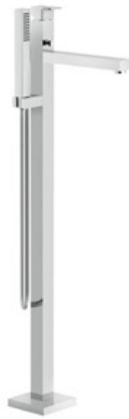

Minico

From its square forms and bold design, the Minico Range integrates function and form with a new age of design and technology. A compliment to any geometric line and totally made in Italy.

LUXE

by galvin::design
NOBILIT

7001/C
Basin Mixer
Chrome

7002/C
Tall Basin Mixer
Chrome

4006/C—140mm SPOUT
Wall Basin Mixer
Chrome

4007/C—200mm SPOUT
Wall Basin Mixer
Chrome

Minico

7004/C
Shower/Bath Mixer
Chrome

7300/C
Freestanding Bath Spout
Chrome