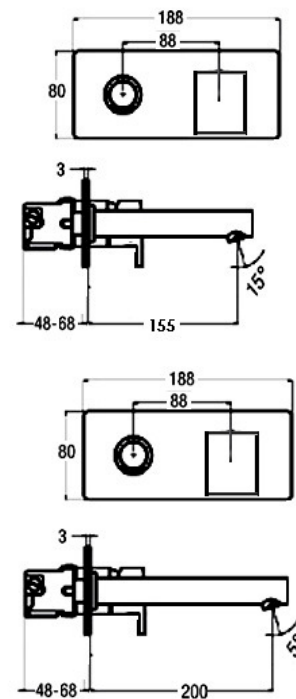

7001/C
Basin Mixer
Chrome

7002/C
Tall Basin Mixer
Chrome

4006/C—140mm SPOUT
Wall Basin Mixer
Chrome

4007/C—200mm SPOUT
Wall Basin Mixer
Chrome

Minico

7004/C
Shower/Bath Mixer
Chrome

7300/C
Freestanding Bath Spout
Chrome