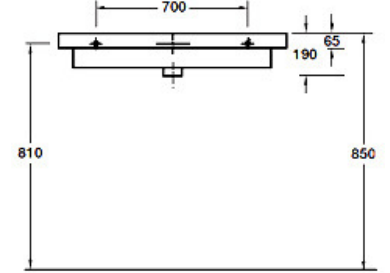

# KOHLER®

**4947CK-00**  
Wall Basin 650mm  
Taphole - 1

**18572W-00**  
Wall Basin 700mm  
Taphole - 1

**18571W-00**  
Wall Basin 1055mm  
Taphole - 1

### Optional Accessories

Chrome Waste

**E4721-39R**  
Towel Bar to suit 500mm Wall Basins

### Included Components

Variable Pan Connector for Suite  
90mm—160mm

# Reach

**18570W-00**

Wall Basin 1200mm  
Taphole - 2

**4948K-00**

Handwash Basin 400mm  
Taphole - 1

**18556W-L-00**

Handwash Basin 500mm  
Taphole - 1

**18556W-R-00**