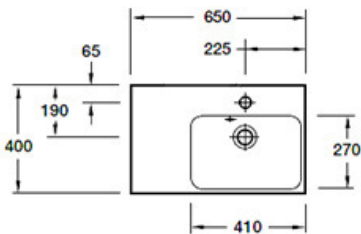

# KOHLER®

**4947CK-00**  
Wall Basin 650mm  
Taphole - 1

**18572W-00**  
Wall Basin 700mm  
Taphole - 1

**18571W-00**  
Wall Basin 1055mm  
Taphole - 1

### Optional Accessories

Chrome Waste

**E4721-39R**  
Towel Bar to suit 500mm Wall Basins

### Included Components

Variable Pan Connector for Suite  
90mm—160mm