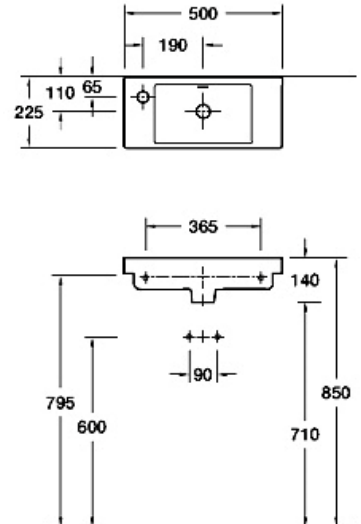

### Optional Accessories

Chrome Waste

**E4721-39R**  
Towel Bar to suit 500mm Wall Basins

### Included Components

Variable Pan Connector for Suite  
90mm—160mm

# Reach

**18570W-00**

Wall Basin 1200mm  
Taphole - 2

**4948K-00**

Handwash Basin 400mm  
Taphole - 1

**18556W-L-00**

Handwash Basin 500mm  
Taphole - 1

**18556W-R-00**

Handwash Basin 500mm  
Taphole - 1

**77303A-0**

Wall Faced Suite  
Soft Close Seat