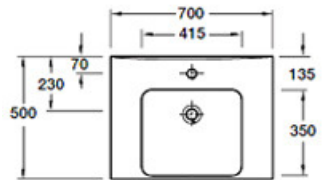

# KOHLER®

**4947CK-00**  
Wall Basin 650mm  
Taphole - 1

**18572W-00**  
Wall Basin 700mm  
Taphole - 1

**18571W-00**  
Wall Basin 1055mm  
Taphole - 1

### Optional Accessories

Chrome Waste

**E4721-39R**  
Towel Bar to suit 500mm Wall Basins

### Included Components

Variable Pan Connector for Suite  
90mm—160mm