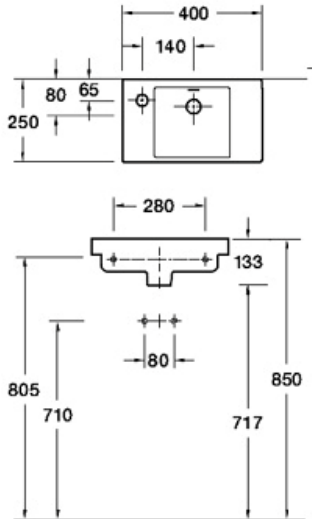

### Optional Accessories

Chrome Waste

**E4721-39R**  
Towel Bar to suit 500mm Wall Basins

### Included Components

Variable Pan Connector for Suite  
90mm—160mm

# Reach

**18570W-00**

Wall Basin 1200mm  
Taphole - 2

**4948K-00**

Handwash Basin 400mm  
Taphole - 1

**18556W-L-00**

Handwash Basin 500mm  
Taphole - 1

**18556W-R-00**

Handwash Basin 500mm  
Taphole - 1

**77303A-0**

Wall Faced Suite  
Soft Close Seat