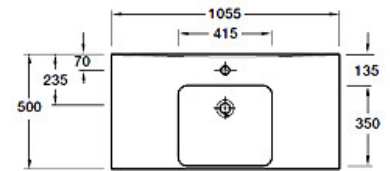

# KOHLER®

**4947CK-00**  
Wall Basin 650mm  
Taphole - 1

**18572W-00**  
Wall Basin 700mm  
Taphole - 1

**18571W-00**  
Wall Basin 1055mm  
Taphole - 1

### Optional Accessories

Chrome Waste

**E4721-39R**  
Towel Bar to suit 500mm Wall Basins