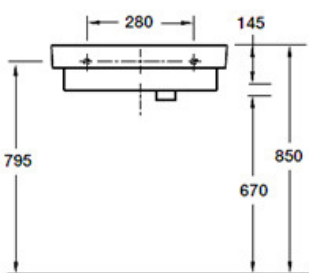

# KOHLER®

**4947CK-00**  
Wall Basin 650mm  
Taphole - 1

**18572W-00**  
Wall Basin 700mm  
Taphole - 1

**18571W-00**  
Wall Basin 1055mm  
Taphole - 1

### Optional Accessories

Chrome Waste

**E4721-39R**  
Towel Bar to suit 500mm Wall Basins

### Included Components

Variable Pan Connector for Suite  
90mm—160mm

# Reach

**18570W-00**

Wall Basin 1200mm  
Taphole - 2

**4948K-00**

Handwash Basin 400mm  
Taphole - 1

**18556W-L-00**

Handwash Basin 500mm  
Taphole - 1

**18556W-R-00**