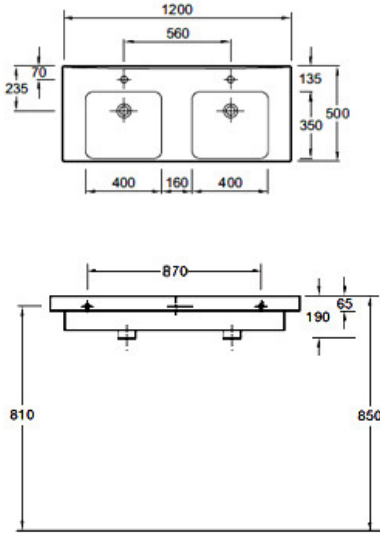

### Optional Accessories

Chrome Waste

**E4721-39R**  
Towel Bar to suit 500mm Wall Basins

### Included Components

Variable Pan Connector for Suite  
90mm—160mm

# Reach

**18570W-00**

Wall Basin 1200mm  
Taphole - 2

**4948K-00**

Handwash Basin 400mm  
Taphole - 1

**18556W-L-00**

Handwash Basin 500mm  
Taphole - 1

**18556W-R-00**

Handwash Basin 500mm  
Taphole - 1

**77303A-0**

Wall Faced Suite  
Soft Close Seat