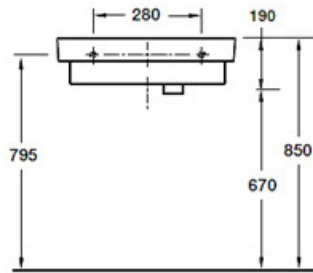

# KOHLER®

**4947CK-00**  
Wall Basin 650mm  
Taphole - 1

**18572W-00**  
Wall Basin 700mm  
Taphole - 1

**18571W-00**  
Wall Basin 1055mm  
Taphole - 1

### Optional Accessories

Chrome Waste

**E4721-39R**  
Towel Bar to suit 500mm Wall Basins

### Included Components

Variable Pan Connector for Suite  
90mm—160mm