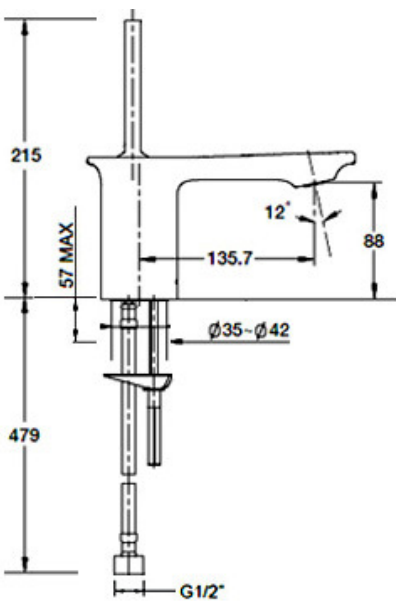

KOHLER®

14760A-4ND-CP
Basin Mixer
Chrome

14760A-4ND-CP
Tall Basin Mixer
Chrome

9106A-4ND-CP
Wall Basin Mixer
Chrome

Stance

9122A-4-CP
Wall Bath Mixer
Chrome

10317A-4-CP+880A-CP
Shower/Bath Mixer
Chrome

9105A-4-CP+882A-CP
Shower/Bath Mixer Divertor
Chrome

15998A-CP
Hob Bath Spout
Chrome

14795
Wall Bath Spout
Chrome

Stance

Stock on Runout

14787A-CP
Overhead Shower
Chrome

Stock on Runout

14791A-CP
Handshower
Chrome