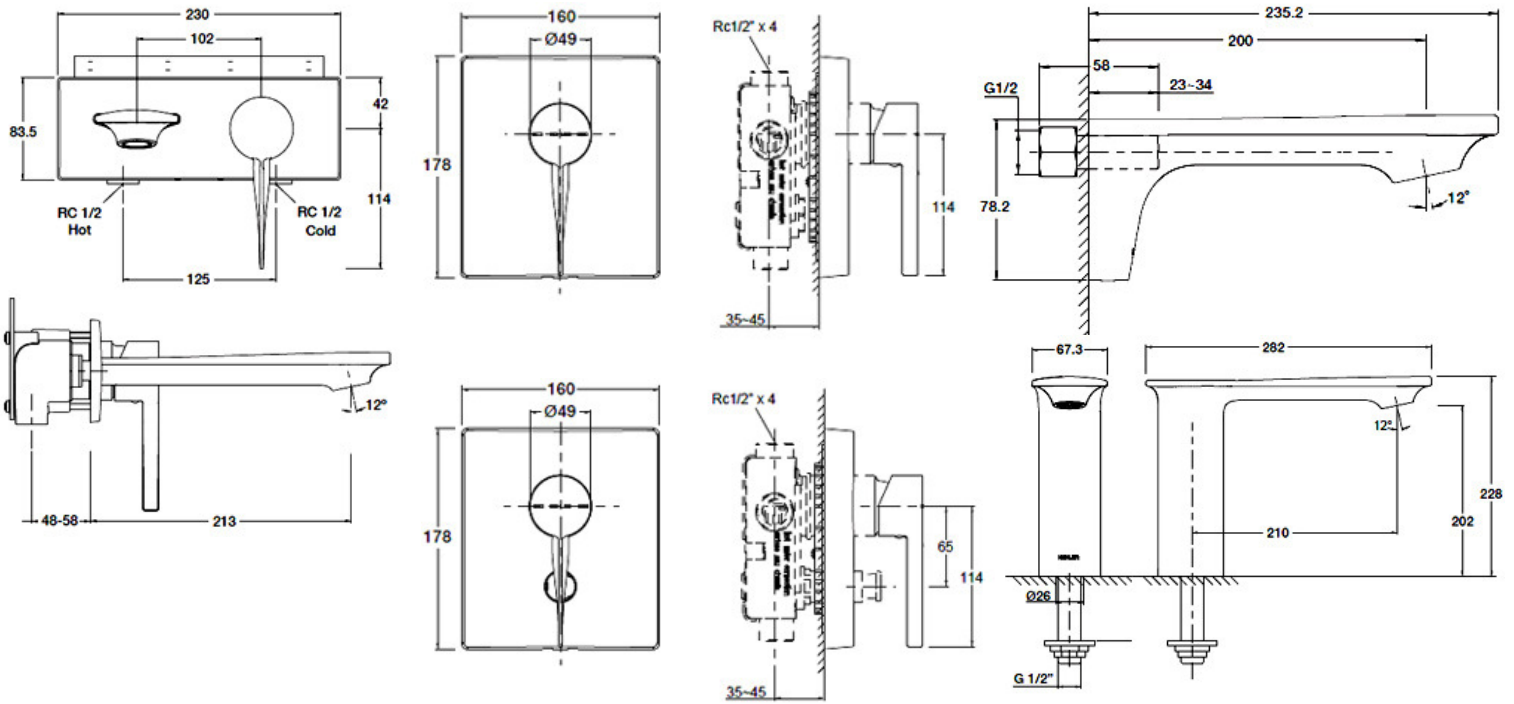

9105A-4-CP+882A-CP
Shower/Bath Mixer Divertor
Chrome

14795
Wall Bath Spout
Chrome