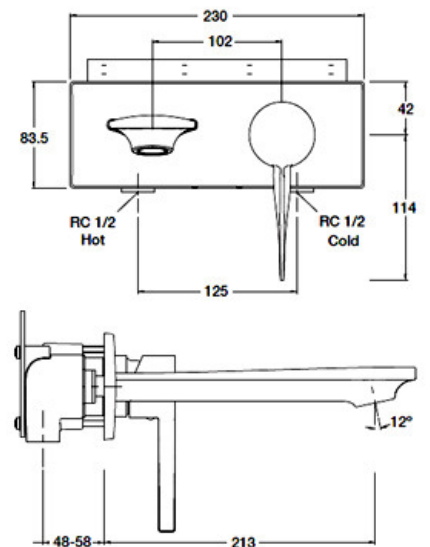

Stance

Add a striking focal point to your bath or powder room with this Stance bathroom mixer. The refined angular spout makes a unique accent for contemporary decor. This faucet includes a single-control joystick handle, offering easy control over water temperature and pressure. Pair it with other Stance products for a sleek, architectural look.

KOHLER®