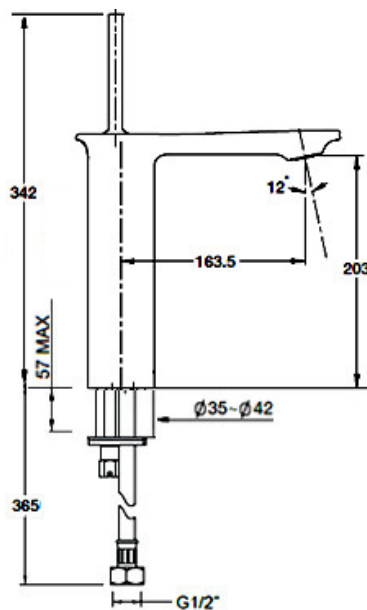

Stance

Add a striking focal point to your bath or powder room with this Stance bathroom mixer. The refined angular spout makes a unique accent for contemporary decor. This faucet includes a single-control joystick handle, offering easy control over water temperature and pressure. Pair it with other Stance products for a sleek, architectural look.

KOHLER®