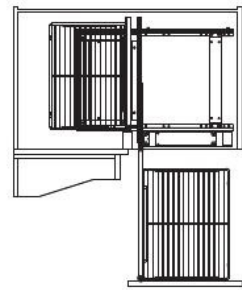

Blind Corner Units

To suit min 450mm door