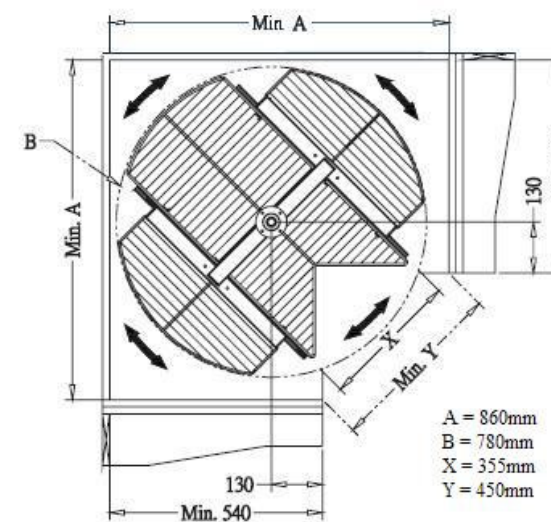

### WWCLAZSUI

LAZY SUSAN  
CHROME  
720mm 2 SHELF

### MIRRORKIT

Pull-Out and swivel wardrobe mirror

Mirror size 1200mm H x 330mm W

For left or right hand mounting  
On SOFT CLOSE runners

For external cabinet width of 150mm min.

### IRONBRDPULL

Pull-Out and swivel ironing board

Board size 950mm W x 300mm D  
Unit height 115mm

Rotates for left or right users  
Pulls out on SOFT CLOSE runners

For external cabinet width of 600mm min.