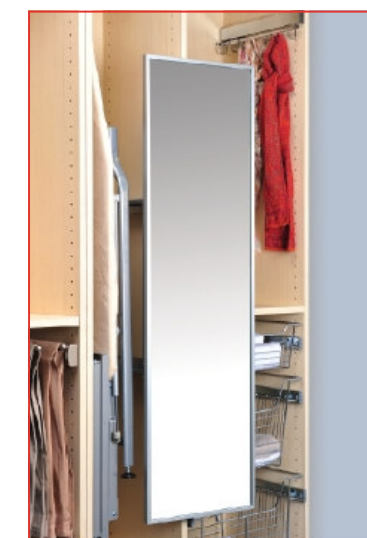

### MIRRORKIT

Pull-Out and swivel wardrobe mirror

Mirror size 1200mm H x 330mm W

For left or right hand mounting  
On SOFT CLOSE runners

For external cabinet width of 150mm min.