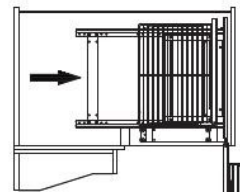

To suit min 450mm door