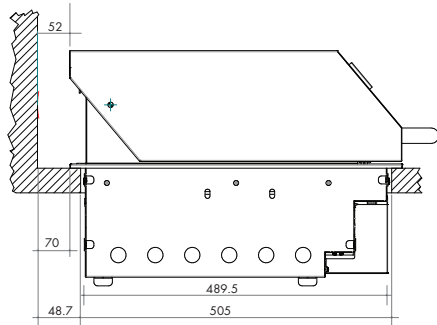

New Zealand
 PO Box 11.160
 Sockburn Christchurch
 F 03 344 5906

MODEL ABBQM

BUILT-IN GAS BARBECUE

MADE
IN ITALY24 MONTH
WARRANTYFLAME FAILURE
DEVICE

TECHNICAL DIAGRAM

ABBQMH Dimensions

ABBQMF Dimensions

NB: drawings are not to scale — they are to be used for detailed installation instructions, please refer to user guide.

EAN (ABBQM) 9347777002662

EAN (ABBQMF) 9347777002686

EAN (ABBQMH) 9347777002679

ABBQM Built-in barbecue
Size 1046W x 540D x 177H
CUTOUT: 1025W x 505D

AR100720

DISCLAIMER

Eurolinx PTY LTD, is continually seeking ways to improve the design specifications, aesthetics and production techniques of its products. As a result alterations to our products and designs take place continually. Whilst every effort is made to produce information and literature that is up to date, this brochure should not be regarded as an infallible guide to the current specifications, nor does it constitute an offer for the sale of any particular product. Product dimensions indicated in our literature is indicative only. Actual product only should be used to define dimension cut outs. Distributors, and retailers are not agents of Eurolinx and are not authorized to bind Eurolinx by any express or implied undertaking or representation.