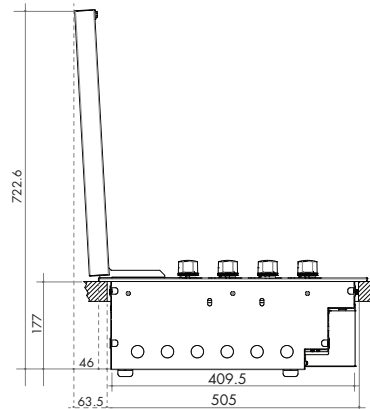

New Zealand
 PO Box 11.160
 Sockburn Christchurch
 F 03 344 5906

MODEL ABBQM

BUILT-IN GAS BARBECUE

MADE
IN ITALY24 MONTH
WARRANTYFLAME FAILURE
DEVICE

TECHNICAL DIAGRAM

ABBQMH Dimensions

ABBQMF Dimensions

NB: drawings are not to scale — they are to be used for detailed installation instructions, please refer to user guide.

EAN (ABBQM) 9347777002662

EAN (ABBQMF) 9347777002686

EAN (ABBQMH) 9347777002679

ABBQM Built-in barbecue
Size 1046W x 540D x 177H
CUTOUT: 1025W x 505D

AR100720

DISCLAIMER

Eurolinx PTY LTD, is continually seeking ways to improve the design specifications, aesthetics and production techniques of its products. As a result alterations to our products and designs take place continually. Whilst every effort is made to produce information and literature that is up to date, this brochure should not be regarded as an infallible guide to the current specifications, nor does it constitute an offer for the sale of any particular product. Product dimensions indicated in our literature is indicative only. Actual product only should be used to define dimension cut outs. Distributors, and retailers are not agents of Eurolinx and are not authorized to bind Eurolinx by any express or implied undertaking or representation.