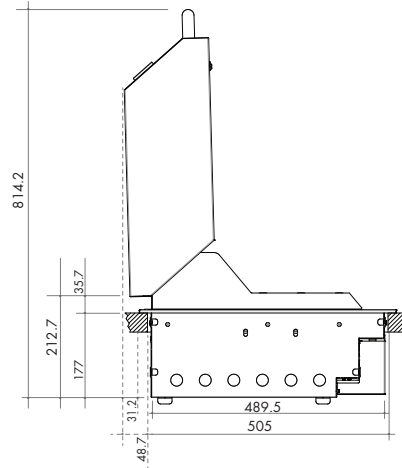

New Zealand
 PO Box 11.160
 Sockburn Christchurch
 F 03 344 5906

MODEL ABBQM

BUILT-IN GAS BARBECUE

MADE
IN ITALY24 MONTH
WARRANTYFLAME FAILURE
DEVICE

TECHNICAL DIAGRAM

ABBQMH Dimensions

ABBQMF Dimensions

NB: drawings are not to scale — they are to be used for detailed installation instructions, please refer to user guide.

EAN (ABBQM) 9347777002662

EAN (ABBQMF) 9347777002686

EAN (ABBQMH) 9347777002679

ABBQM Built-in barbecue
Size 1046W x 540D x 177H
CUTOUT: 1025W x 505D

AR100720

DISCLAIMER

Eurolinx PTY LTD, is continually seeking ways to improve the design specifications, aesthetics and production techniques of its products. As a result alterations to our products and designs take place continually. Whilst every effort is made to produce information and literature that is up to date, this brochure should not be regarded as an infallible guide to the current specifications, nor does it constitute an offer for the sale of any particular product. Product dimensions indicated in our literature is indicative only. Actual product only should be used to define dimension cut outs. Distributors, and retailers are not agents of Eurolinx and are not authorized to bind Eurolinx by any express or implied undertaking or representation.