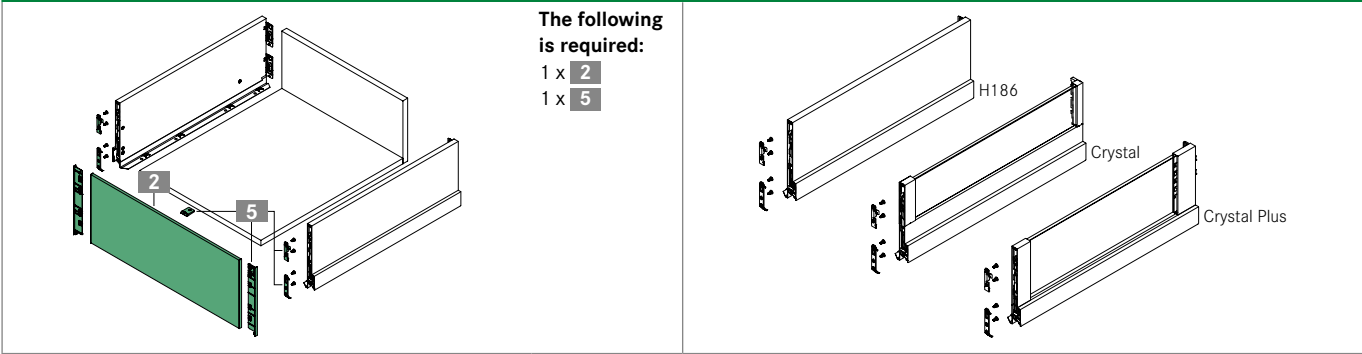

F8 inset panel for inset drawer H186, Crystal and Crystal Plus

**The following
is required:**

- 1 x **2**
- 1 x **5**

5 Accessories F8 inset panel for inset drawer H186, Crystal and Crystal Plus
**Set: F8 cover cap (2x), installation hook (2x), front clip (2x),
 special screws (8x) and front-bottom connector (2x)**

H	Stone			Ice			Silver		
	Art.-no.	PU		Art.-no.	PU		Art.-no.	PU	
H186	F102109513	517		F102109514	517		F102109515	517	

LEGEND

H	Height
L	Length