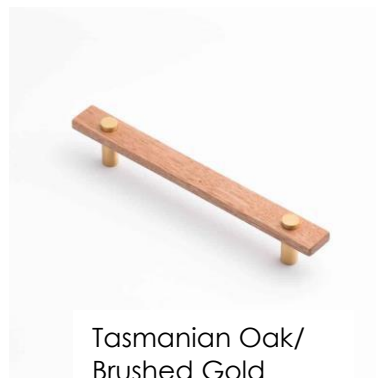

GALVIN HARDWARE - HEAD OFFICE

P (08) 9446 6333 | E hardware@galvinhw.com.au | W www.galvinhw.com.au