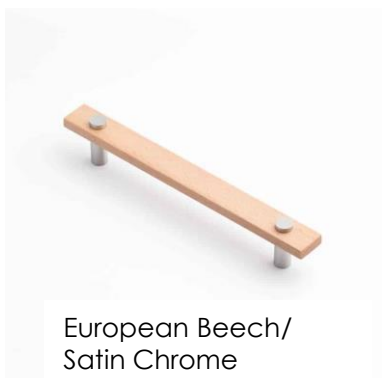

European Beech/
Satin Chrome